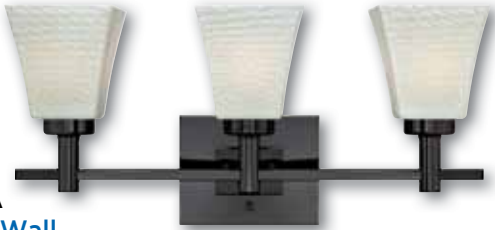

***63442C**

3 Light Wall

Oil Rubbed Bronze Finish with Smoldering Scavo Glass
Height: 8.31" Width: 20.47" Extends: 6.89"
Use (3) Medium (E26) Base Lamps,
60 Watt Maximum

81017

Smoldering Scavo Cone Shade

Fitter: 2.25"
Height: 5.75"
Diameter: 4.75"

•Hand Blown Glass
*Fixture can be installed up or down

Wilkes Collection

Clean, transitional style with an artistic flair.

DESIGN
COLLECTION

63427

2 Light Flush

Gun Metal Finish
with Lunar Weave Glass
Height: 4.25" Square: 11"
Use (2) Medium (E26) Base Lamps,
60 Watt Maximum

• **81006**

**Lunar Weave
Flared Cube Shade**

Fitter: 2.25"
Height: 5.27"
Width: 5"

* **63437A**

3 Light Wall

Gun Metal Finish with Lunar Weave Glass
Height: 10.35" Width: 21.85" Extends: 6.46"
Use (3) Medium (E26) Base Lamps, 60 Watt Maximum