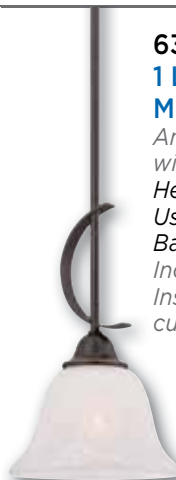

63409
2 Light Flush
 Brushed Nickel Finish
 with White Linen Glass
 Height: 5.63" Diameter: 12"
 Use (2) Medium (E26) Base Lamps,
 60 Watt Maximum

63414
3 Light Flush
 Oil Rubbed Bronze Finish
 with Aged Amber Scavo Glass
 Height: 6.53" Diameter: 15"
 Use (3) Medium (E26) Base Lamps,
 60 Watt Maximum

63403

2 Light Pendant/Semi-Flush

Amber Bronze Finish
with White Alabaster Glass
Height: 13.86" Diameter: 13.98"
Chain: 36" Cord: 60"
Use (2) Medium (E26) Base Lamps,
60 Watt Maximum

Semi-Flush Mount

63402

1 Light Adjustable Mini-Pendant

Amber Bronze Finish
with White Alabaster Glass
Height: 42.2" Diameter: 7"
Use (1) Medium (E26)
Base Lamp, 60 Watt Maximum
Includes (3) 9.25" long rods.
Install 1, 2, or 3 rods for
customized lengths.

63404

5 Light Chandelier

Amber Bronze Finish
with White Alabaster Glass
Height: 24" Diameter: 24.72"
Chain: 36" Cord: 60"
Use (5) Medium (E26)
Base Lamps,
60 Watt Maximum

81000

White Alabaster Flared Bell