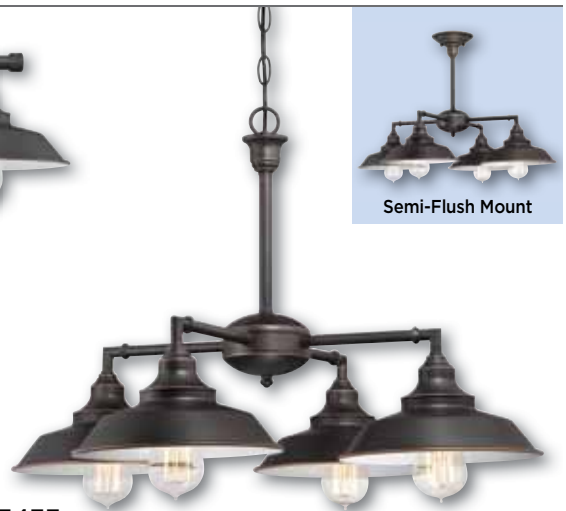

Oil Rubbed Bronze Finish with White Opal Glass
Height: 20.08" Diameter: 23.86" Chain: 36" Cord: 60"
Use (4) Medium (E26) Base Lamps, 60 Watt Maximum

Iron Hill Collection

Industrial, vintage style is perfect for any décor from modern spaces to farmhouse kitchens.

63434

3 Light Wall

Oil Rubbed Bronze Finish with Highlights and Metal Shades
Height: 7.72" Width: 29.09" Extends: 9.65"
Use (3) Medium (E26) Base Lamps, 60 Watt Maximum

Semi-Flush Mount

Westinghouse
VINTAGE LAMPS

Add Westinghouse Filament LED or Timeless lamps for the vintage look you want.

63435

1 Light Wall

Oil Rubbed Bronze Finish with Highlights and Metal Shade
Height: 7.9" Width: 8.67" Extends: 9.65"
Use (1) Medium (E26) Base Lamp, 60 Watt Maximum

63433

4 Light Chandelier/Semi-Flush

Oil Rubbed Bronze Finish with Highlights and Metal Shades
Height: 16.34" Diameter: 25.16" Chain: 36" Cord: 60"
Use (4) Medium (E26) Base Lamps, 60 Watt Maximum

Stella Mira Collection