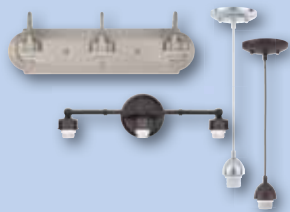

Choose Your Fixture and Finish...