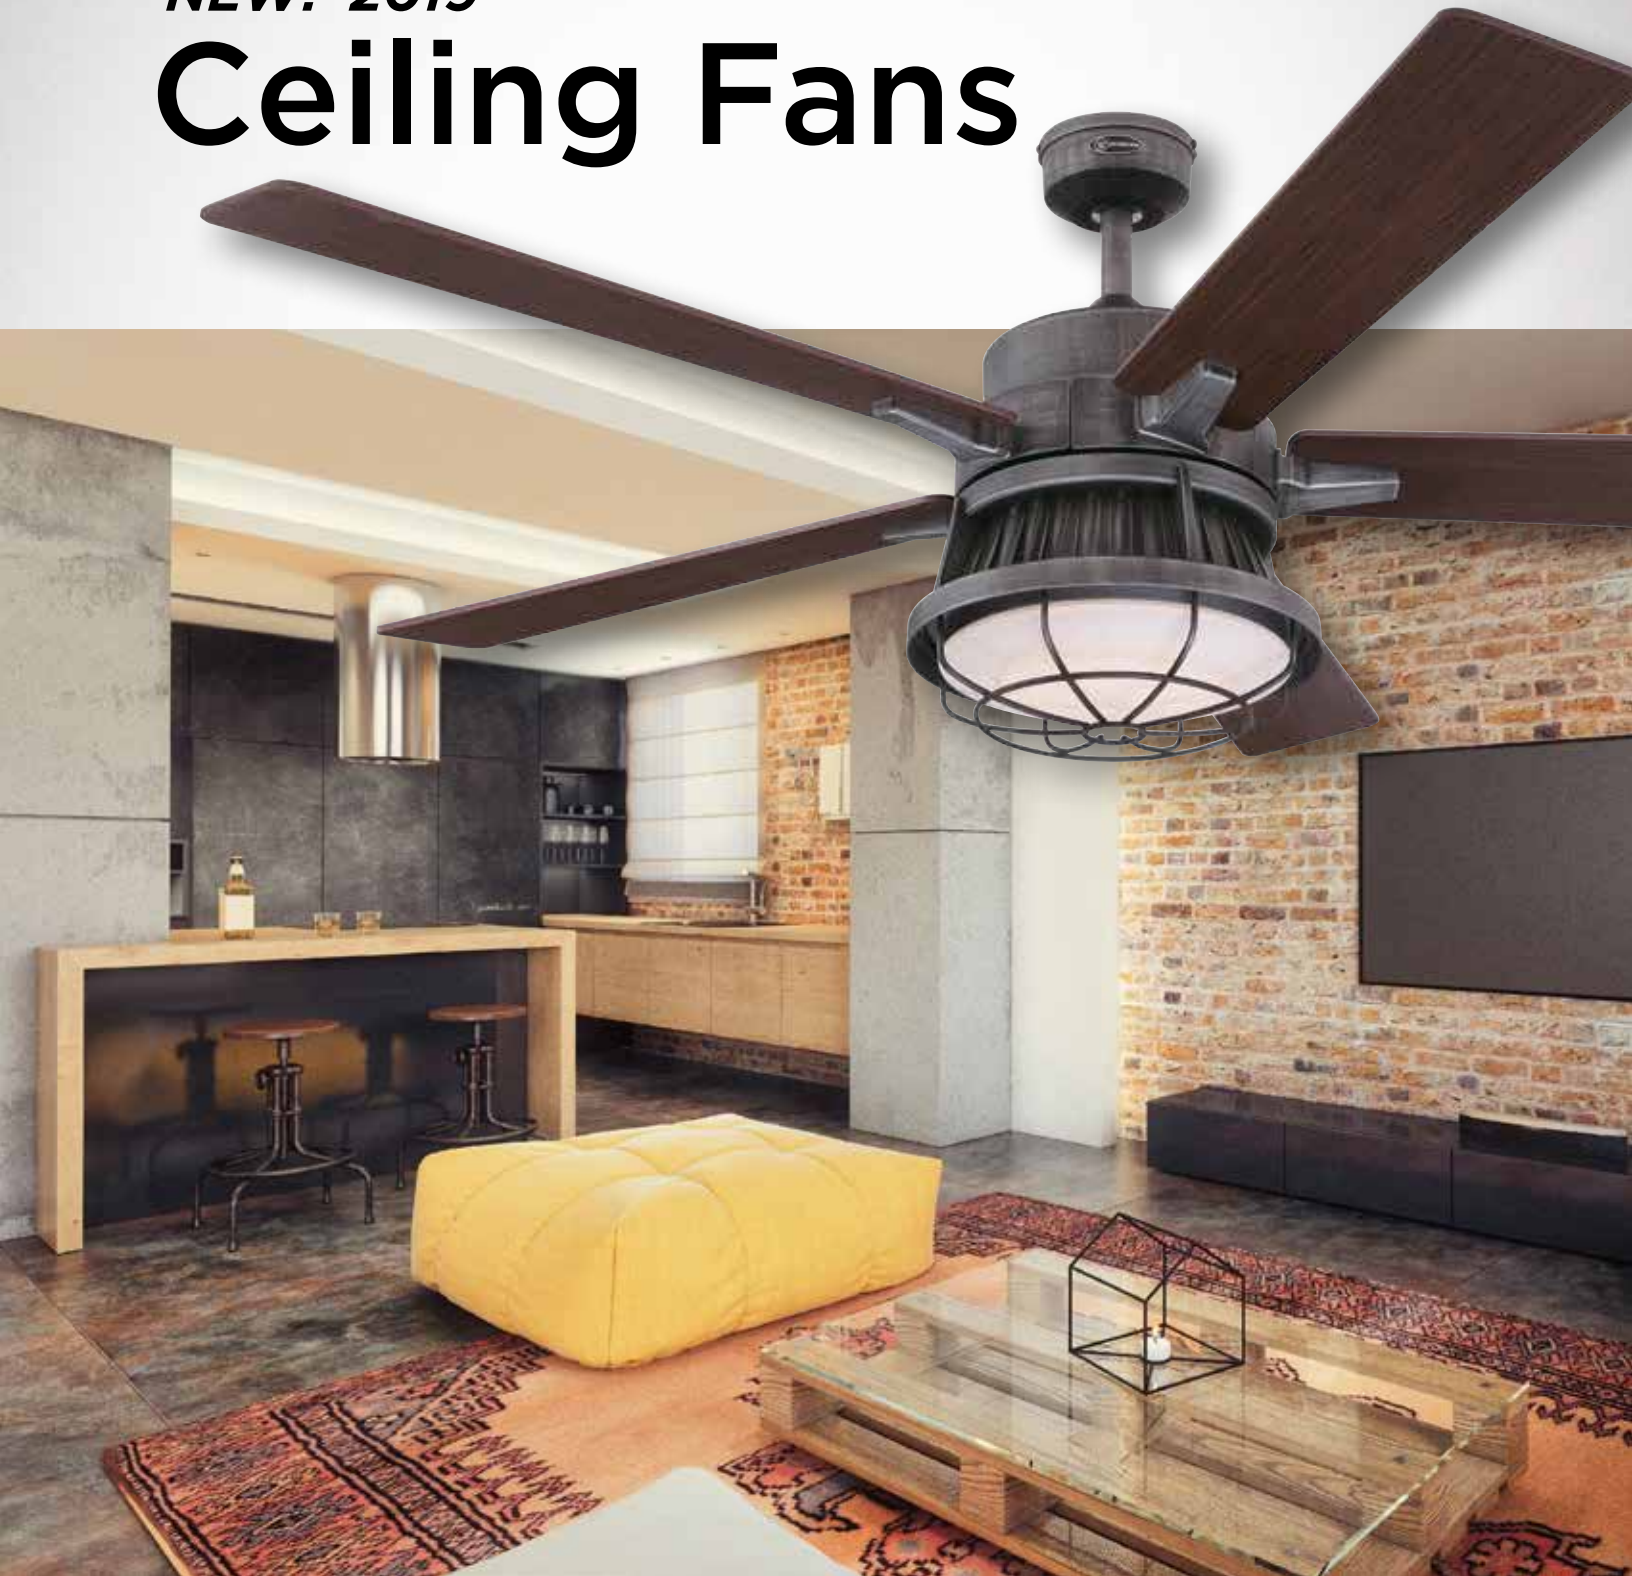

NEW! 2019

Ceiling Fans

Westinghouse

INNOVATION YOU CAN BE SURE OF

Chambers

Distressed finish and cage light design impart rustic-industrial influence.

72204

60" Distressed Aluminum Finish