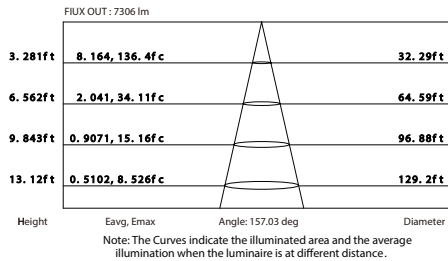

Item No. 63257 -
70W LED Garage Canopy Light Fixture