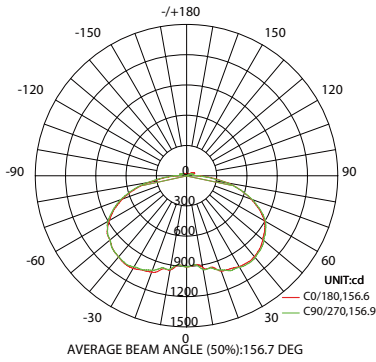

LED Garage Canopy Light Fixture Photometrics (160°)

Item No. 63256 -
40W LED Garage Canopy Light Fixture