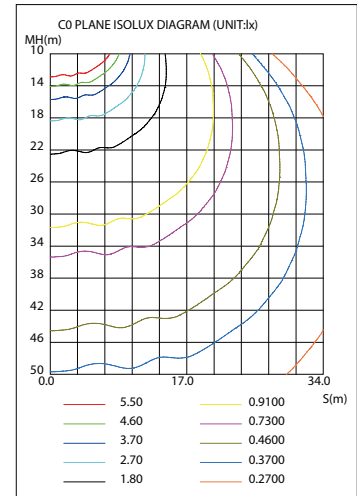

LED Garage Canopy Light Fixture Photometrics (160°)

Item No. 63256 -
40W LED Garage Canopy Light Fixture