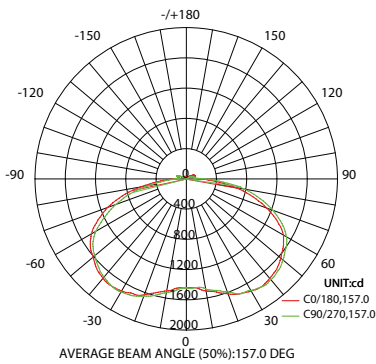

Item No. 63257 -
70W LED Garage Canopy Light Fixture