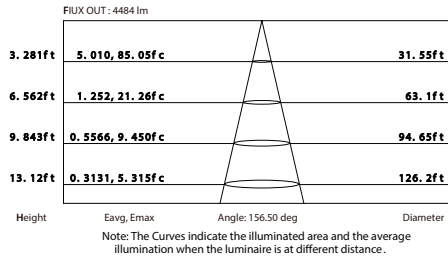

LED Garage Canopy Light Fixture Photometrics (160°)

Item No. 63256 -
40W LED Garage Canopy Light Fixture