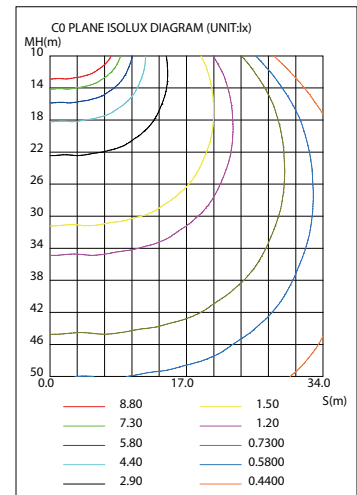

Item No. 63257 -
70W LED Garage Canopy Light Fixture