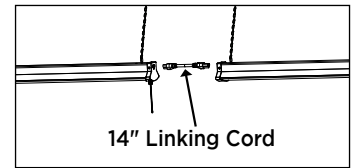

Item #63217 includes convenient linking cord to connect up to 5 fixtures.