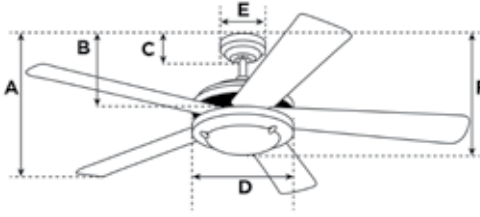

CEILING FAN SPECIFICATIONS - DIMENSIONS

- A. Ceiling to bottom of blade
- B. Ceiling to bottom of switch housing
- C. Ceiling to bottom of canopy
- D. Width of motor housing
- E. Width of canopy
- F. Ceiling to bottom of light kit

Family Name	Size of Down Rod Included	A	B	C	D	E	F
Aerialist	N/A	18.50"	N/A	N/A	7.77"	N/A	N/A
Aiden	3/4" X 6"	11.61"	14.45"	2.44"	11.42"	5.20"	N/A
Alloy 42"	3/4" X 4"	6.38"	11.00"	2.50"	6.75"	5.13"	11.75"
Alloy 52"	3/4" X 4"	8.07"	11.42"	2.44"	7.05"	5.12"	13.19"
Alloy II	3/4" X 4"	10.00"	11.42"	2.44"	7.09"	5.12"	13.90"
Alloy LED	3/4" X 4"	8.07"	11.42"	2.44"	7.05"	5.12"	13.19"
Alta Vista	3/4" X 4"	10.83"	8.39"	2.44"	7.87"	5.12"	13.70"
Arcadia	3/4" X 4"	9.38"	11.00"	2.00"	9.75"	5.88"	14.00"
Bendan	3/4" X 4"	11.42"	7.87"	2.44"	10.24"	5.12"	14.17"
Bendan LED	3/4" X 4"	11.42"	7.87"	2.44"	10.24"	5.12"	14.17"
Bocca	3/4" X 8"	15.04"	N/A	2.28"	11.10"	5.91"	18.11"
Bolton	3/4" X 4"	9.25"	12.20"	2.36"	11.02"	5.12"	14.37"
Brentford	3/4" X 4"	9.96"	11.65"	2.06"	12.36"	5.83"	18.78"
Carolina LED	N/A	6.88"	9.75"	N/A	11.10"	N/A	13.75"
Casanova	N/A	8.00"	8.50"	N/A	11.00"	N/A	N/A
Casanova Supreme	N/A	7.25"	8.50"	N/A	8.75"	N/A	12.50"
Cassidy	3/4" X 4"	11.22"	11.81"	2.09"	8.58"	5.12"	16.54"
Castle	3/4" X 6"	11.43"	12.63"	2.40"	10.49"	5.13"	15.98"
Castle LED	3/4" X 6"	11.43"	12.63"	2.40"	10.49"	5.13"	15.98"
Cayuga	3/4" X 6"	13.78"	11.54"	2.56"	10.63"	5.12"	17.13"
Comet (Outdoor)	3/4" X 4"	11.00"	12.6"	2.40"	11.30"	5.10"	14.40"
Comet	3/4" X 4"	11.88"	14.25"	2.25"	11.50"	5.13"	14.25"
Contempra	N/A	7.48"	7.48"	N/A	10.24"	N/A	N/A
Contempra IV	N/A	7.13"	8.13"	N/A	11.50"	N/A	13.00"
Contempra Trio	N/A	5.88"	7.50"	N/A	10.38"	N/A	13.38"
Contractor's Choice	3/4" X 4"	10.25"	11.25"	2.25"	9.00"	5.25"	N/A
Damen	3/4" X 8"	12.40"	11.02"	2.06"	7.87"	5.86"	16.54"
Deacon	3/4" X 4"	11.81"	12.60"	2.44"	11.02"	5.12"	N/A
Delancey	3/4" X 4"	12.00"	9.45"	2.06"	7.87"	5.98"	16.14"
Delancey LED	3/4" X 4"	12.00"	9.45"	2.05"	7.87"	5.98"	16.14"
Desoto	3/4" X 6"	13.39"	13.78"	2.56"	8.27"	5.12"	15.75"
Elite	3/4" X 4"	9.63"	12.63"	2.13"	9.00"	5.25"	16.63"
Fairview	3/4" X 4"	12.25"	13.00"	2.38"	11.00"	5.13"	18.88"
Great Falls	3/4" X 4"	10.75"	12.76"	2.72"	7.87"	5.20"	20.08"
Hadley	N/A	5.13"	6.75"	N/A	8.46"	N/A	10.75"