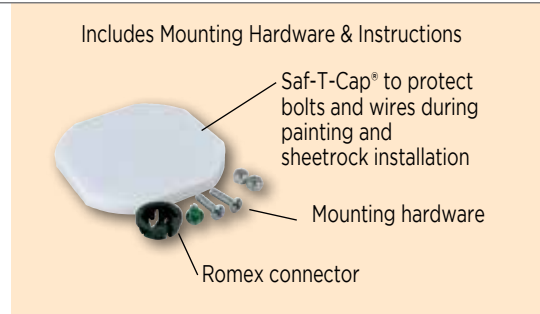

IDEAL FOR RETROFIT APPLICATION NO ATTIC ACCESS REQUIRED

- Fits 16" to 24" ceiling joists.
- Patented design provides fast fingertip expansion and positive attachment to joists.
- Fits all ceiling fans.
- Position box anywhere along the brace.
- Features convenient magnet that holds box to brace during installation.
- For fixture support of 150 lbs. or less on 16" centers.
- For fixture support of 50 lbs. or less on 24" centers.
- Acceptable for fan support of 70 lbs. or less.

Teeth Twist and Lock into Joist to Create More Secure Connection

01100
Saf-T-Brace®
Box Depth 1 1/2"
Heavy Duty, 15.5 Cubic Inch Dual Mount* Electrical Box
6 Knockouts for Conduit or Romex
Individually Packaged, 24 Per Cut Case
Strong Grip

Step 1
Easy installation from below ceiling through any 4" diameter hole.

Step 2
Rotate bar until teeth are fully embedded into joist.

Step 3
Attach electrical box and install fan or lighting fixture per manufacturer's instructions.

*Dual Mount = Box is threaded for 8-32 (ideal for box covers and light weight fixtures) and 10-24 screws (ideal for heavier fixtures and fans). Meets or Exceeds UL Standards Regarding Exposed Threads Within Box. Meets or Exceeds NEC Safety Codes.