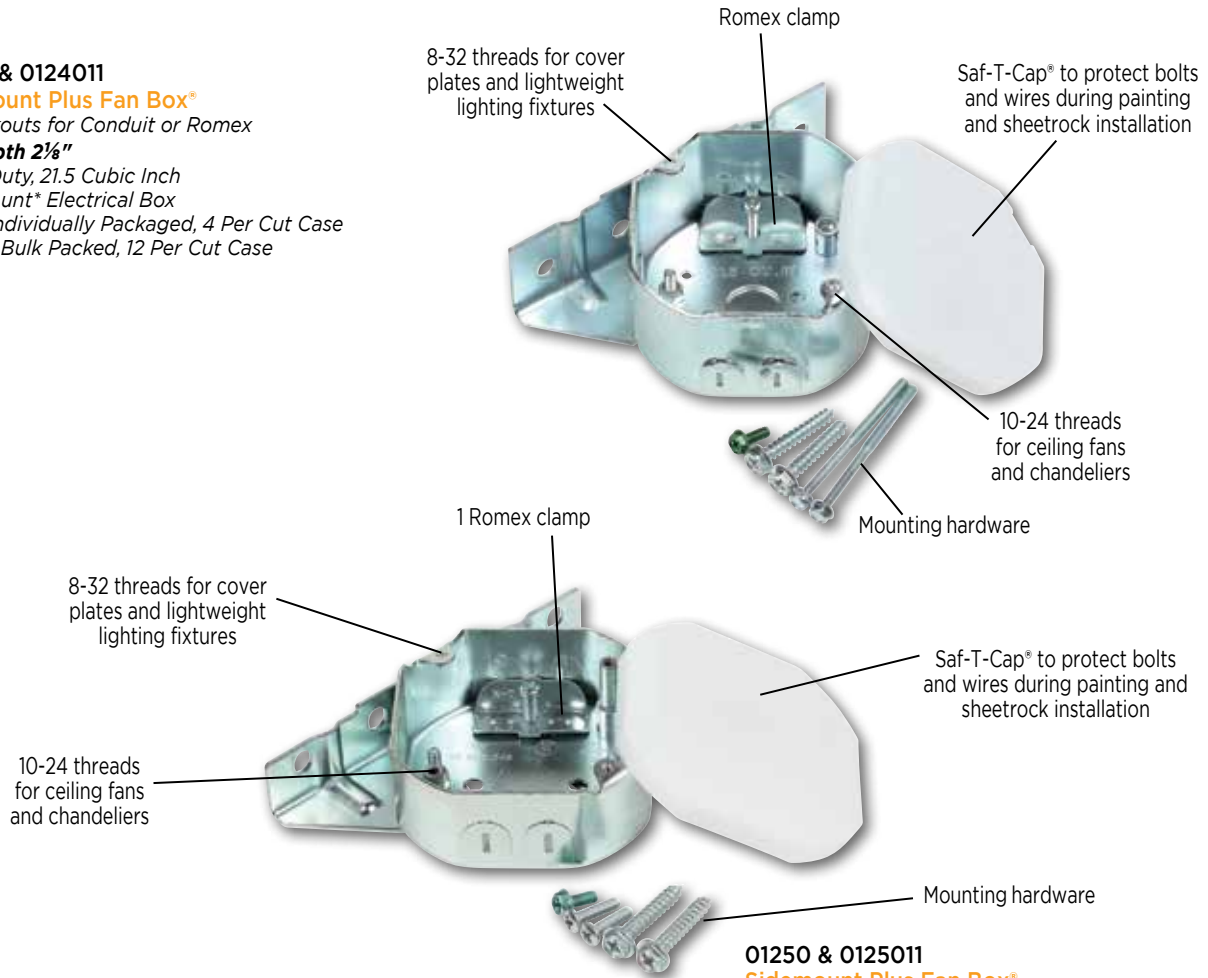

Easy to Install through 4" Hole in Sheetrock

Step 1

Mount bracket to joist through 4" hole in sheetrock.