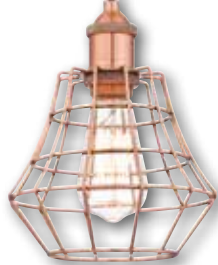

Nathaniel Collection

Vintage-chic cage shades complement a range of home styles.

New!

63372
1 Light Mini Pendant
 Brushed Nickel Finish
 with Angled Bell Cage Shade
 Height: 60.91" Diameter: 7.60"
 Adjustable Cord: 50"
 Use (1) Medium (E26)
 Base Lamp, 60 Watt Maximum

New!

61052
1 Light Mini Pendant
 Brushed Copper Finish
 with Angled Bell Cage Shade
 Height: 60.51" Diameter: 7.48"
 Adjustable Cord: 50"
 Use (1) Medium (E26)
 Base Lamp, 60 Watt Maximum

New!

61053
1 Light Mini Pendant
 Matte Black Finish
 with Angled Bell Cage Shade
 Height: 60.51" Diameter: 7.48"
 Adjustable Cord: 50"
 Use (1) Medium (E26)
 Base Lamp, 60 Watt Maximum