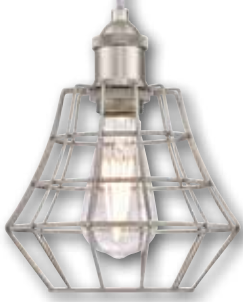

63372
Nathaniel
1 Light Mini Pendant
Brushed Nickel Finish with
Angled Bell Cage Shade
Height: 60.91"
Diameter: 7.60"
Adjustable Cord: 50"
Use (1) Medium
(E26) Base Lamp,
60 Watt Maximum

New!