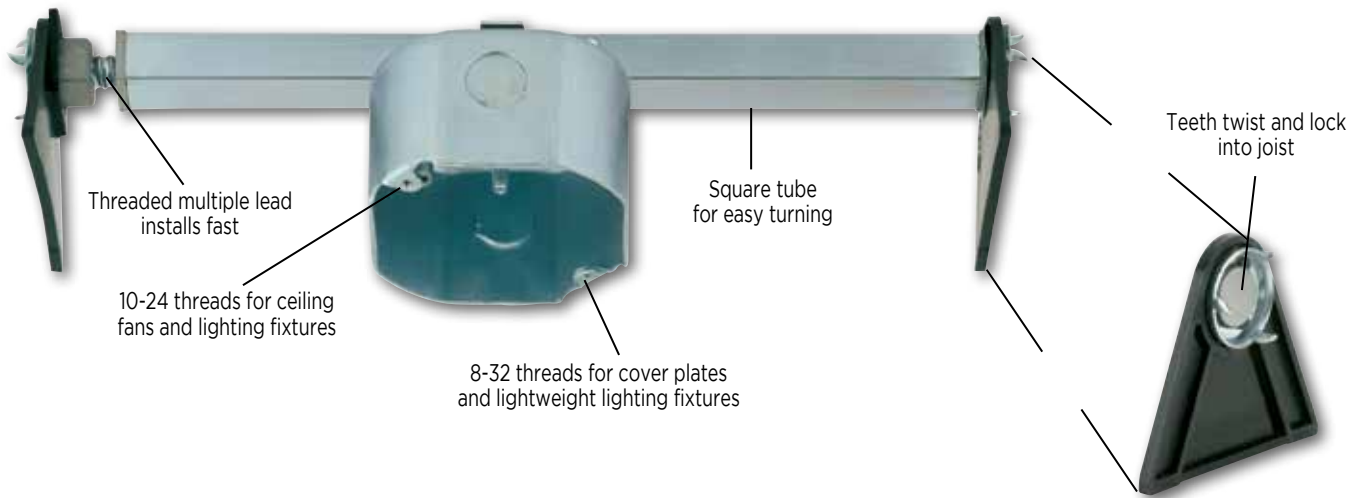

Saf-T-Brace®

IDEAL FOR RETROFIT APPLICATION NO ATTIC ACCESS REQUIRED

- Fits 16" to 24" ceiling joists.
- Provides fast fingertip expansion and positive attachment to joists.
- Fits all ceiling fans.
- Position box anywhere along the brace.
- Features convenient magnet that holds box to brace during installation.
- For fixture support of 150 lbs. or less on 16" centers.
- For fixture support of 50 lbs. or less on 24" centers.
- Acceptable for fan support of 70 lbs. or less.

Includes Larger Box for Increased Wire Capacity

01400

Saf-T-Brace®

Box Depth 2 1/8"

Heavy Duty, 21.5 Cubic Inch Dual Mount* Electrical Box
6 Knockouts for Conduit or Romex
Individually Packaged, 12 Per Cut Case
Strong Grip

Step 1

Easy installation from below ceiling through any 4" diameter hole.

Step 2

Rotate bar until teeth are fully embedded into joist.

Step 3

Attach electrical box and install fan or lighting fixture per manufacturer's instructions.

*Dual Mount = Box is threaded for 8-32 (ideal for box covers and light weight fixtures) and 10-24 screws (ideal for heavier fixtures and fans). Meets or Exceeds UL Standards Regarding Exposed Threads Within Box. Meets or Exceeds NEC® Safety Codes.