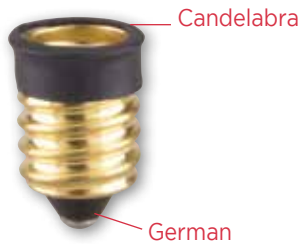

*22402
Socket Adapter Reducer
Reduces German or Italian Base to Candelabra Size
With Rubber Ring
75 Watts Max.
120 Volts