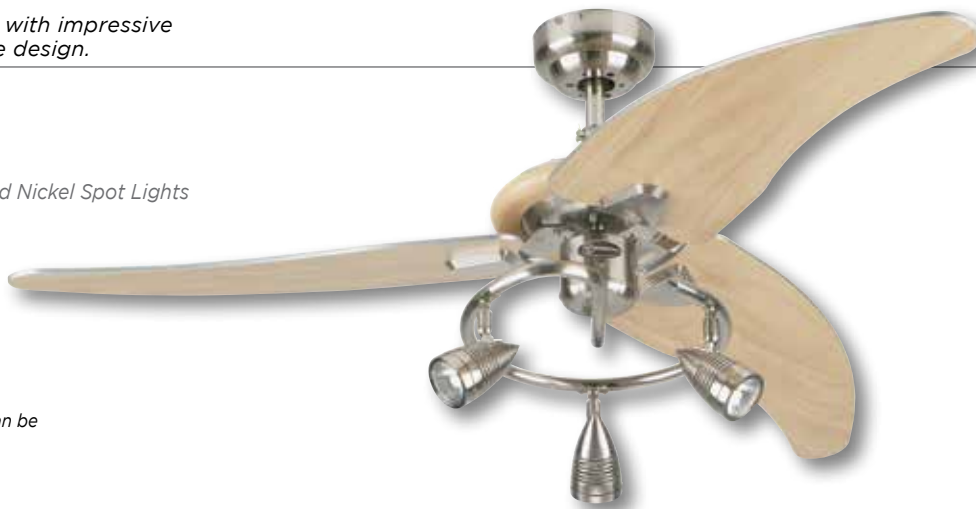

SPECIFICATIONS

- ¾" X 4" Down Rod
- Includes Pull Chains
- 3 Fan Speeds
- Includes: (3) GU10 Base, 50 Watt MR16 Halogen Lamps

Fan Performance Specifications can be found on Page 198.