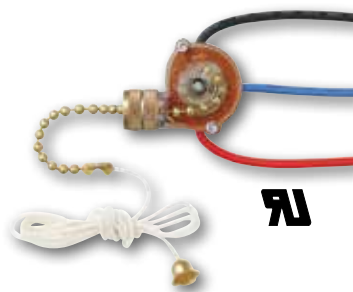

77052 - 3-Wire Unit
3-Way Fan
Light Switch
With Polished Brass
Pull Chain, 2' Braided Cord
3A, 250 VAC
6A, 125 VAC