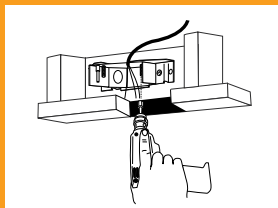

Easy to Install through 4" Hole in Sheetrock

Step 1

Mount bracket to joist through 4" hole in sheetrock.

Step 2

Pull wire into box and remount box to bracket.

01250 & 0125011
Sidemount Plus Fan Box®
 3 Knockouts for Conduit or Romex
Box Depth 1 1/2"
 Heavy Duty, 15.5 Cubic Inch
 Dual Mount* Electrical Box
 01250 Individually Packaged, 24 Per Cut Case
 0125011 Bulk Packed, 24 Per Cut Case