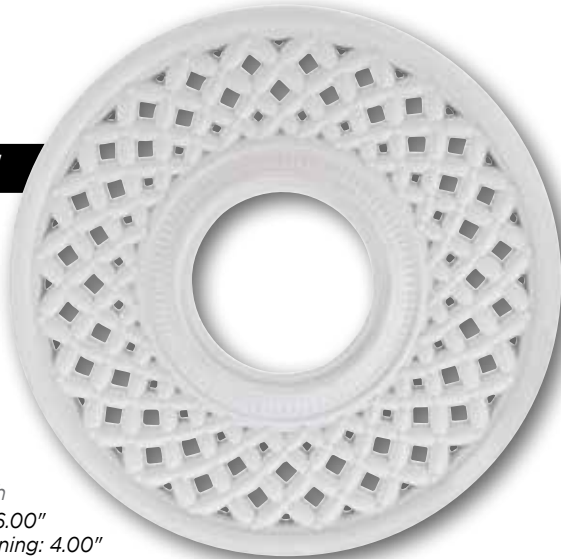

POLYURETHANE MEDALLIONS

INCLUDES MOUNTING HARDWARE:

- 1 - 3" 1/8-IP nipple
- 2 - 2" 8-32 crossbar screws
- 3 - 1 1/2" drywall screws

New!

New!

New!

New!

New!

New!