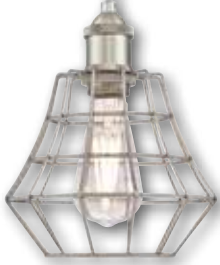

Nathaniel Collection

Vintage-chic cage shades complement a range of home styles.

New!

63372
1 Light Mini Pendant
Brushed Nickel Finish
with Angled Bell Cage Shade
Height: 60.91" Diameter: 7.60"
Adjustable Cord: 50"
Use (1) Medium (E26)
Base Lamp, 60 Watt Maximum