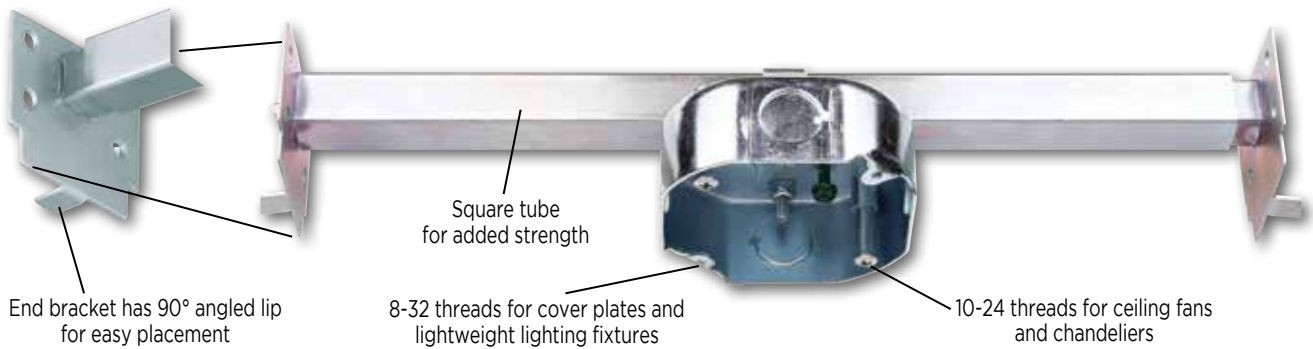

IDEAL FOR NEW CONSTRUCTION ATTIC ACCESS REQUIRED

- Fits 16" to 24" ceiling joists.
- Can be used with engineered truss.
- Fits all ceiling fans.
- Easy 4-step installation.
- Position box anywhere along the brace.
- For fixture support of 150 lbs. or less on 16" centers.
- For fixture support of 90 lbs. or less on 24" centers.
- Acceptable for fan support of 70 lbs. or less.

Includes Mounting Hardware & Instructions

Can be used with Engineered Truss

01525 & 0152511

Saf-T-Bar®

Box Depth 1½"

Heavy Duty, 15.5 Cubic Inch Dual Mount* Electrical Box

6 Knockouts for Conduit or Romex

01525 Individually Packaged, 12 Per Cut Case

0152511 Bulk Packed, 12 Per Cut Case