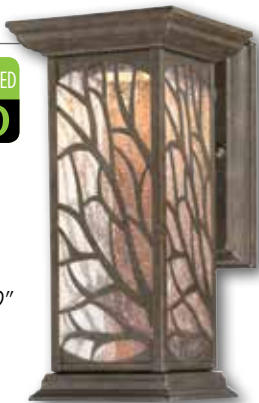

Barkley

Enhance your home's exterior with an
authentic industrial style fixture.

63478 1 Light LED Wall Fixture

Galvanized Steel Finish
with Clear Seeded Glass
Height: 11.89" Width: 6.06"
Extends: 7.28"

Height from Center of Outlet Box: 2.20"

Back Plate: H: 5.11" W: 5.11"

Includes 13 Watt Integrated LED