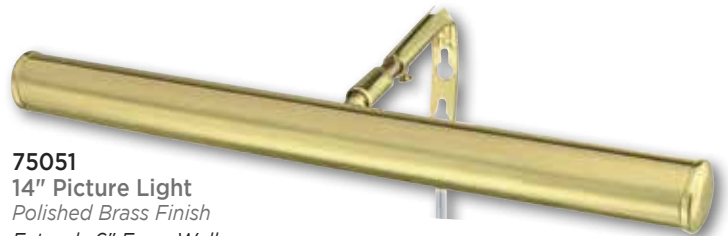

75051
14" Picture Light
Polished Brass Finish
Extends 6" From Wall
Includes (2) T6, 15 Watt Frost Lamps