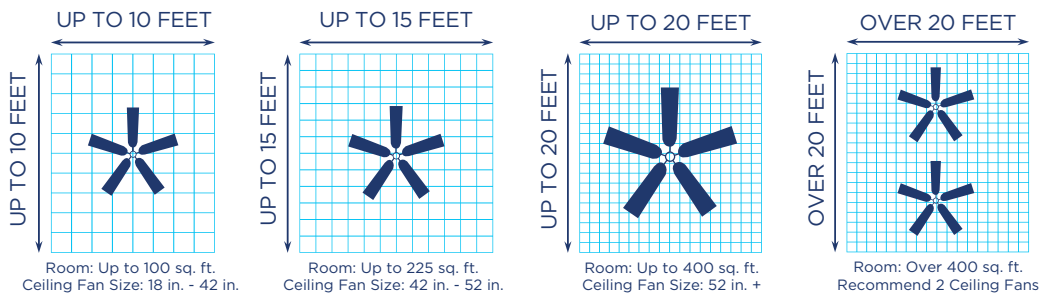

Standard 8 Ft. Ceilings

In rooms with standard 8 ft. ceilings, choose to mount your ceiling fan with or without a down rod.

What Size Ceiling Fan Do You Need?

In order to ensure completely energy-efficient operation, make sure the size of the ceiling fan is appropriate for the size and height of your room. If the ceiling fan is too small for the room, it has to run at a higher speed in order to be effective, which wastes energy.