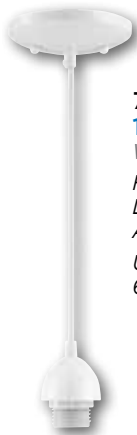

70286
1 Light Mini Pendant
White Finish
Height: 55.00"
Diameter: 5.00"
Adjustable Cord: 50"
Use (1) Medium (E26) Base Lamp,
60 Watt Maximum