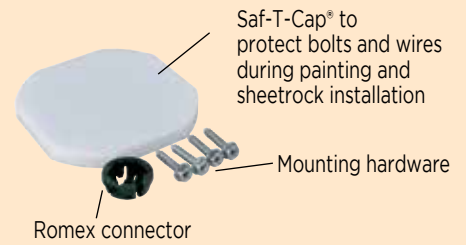

IDEAL FOR NEW CONSTRUCTION ATTIC ACCESS REQUIRED

- Fits 16" to 24" ceiling joists.
- Can be used with engineered truss.
- Fits all ceiling fans.
- Easy 4-step installation.
- Position box anywhere along the brace.
- For fixture support of 150 lbs. or less on 16" centers.
- For fixture support of 90 lbs. or less on 24" centers.
- Acceptable for fan support of 70 lbs. or less.

Includes Mounting Hardware & Instructions

Can be used with Engineered Truss

01525 & 0152511

Saf-T-Bar®

Box Depth 1½"

Heavy Duty, 15.5 Cubic Inch Dual Mount* Electrical Box

6 Knockouts for Conduit or Romex

01525 Individually Packaged, 12 Per Cut Case

0152511 Bulk Packed, 12 Per Cut Case