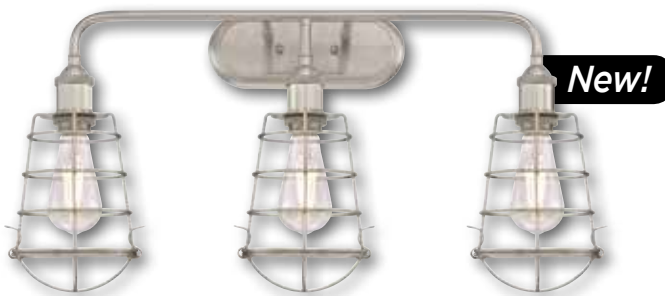

*63381
Oliver
3 Light Wall
Brushed Nickel Finish with Cage Shades
Height: 13.80" Width: 27.36" Extends: 8.56"
Use (3) Medium (E26) Base Lamps, 60 Watt Maximum