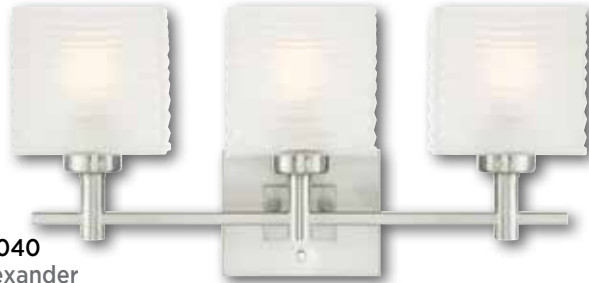

*63041

Alexander

4 Light Wall

Brushed Nickel Finish with Rippled White Glazed Glass

Height: 11.14" Width: 30.24" Extends: 5.90"

Use (4) Medium (E26) Base Lamps, 60 Watt Maximum