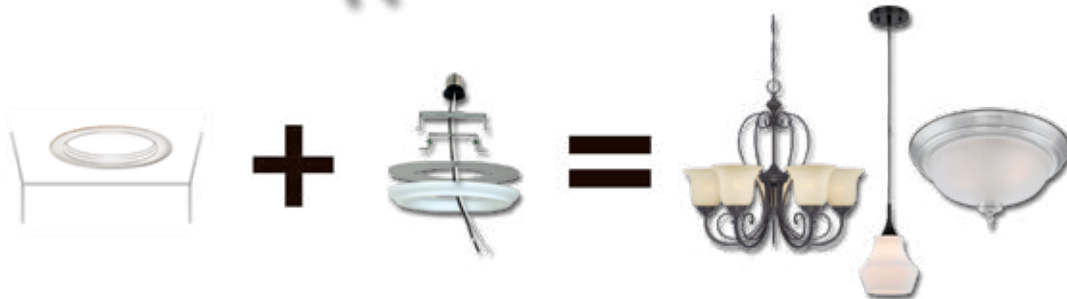

0101108 Recessed Light Converter Shelf Display

11.3" L x 9.3" W x 10.3" H

- Easily change ordinary recessed lights into beautiful, modern lighting.
- Display the Recessed Light Converter using our Shelf Merchandiser.
- The perfect way to display inventory and increase your sales.
- Each display comes with 6 pieces of the Recessed Light Converter.