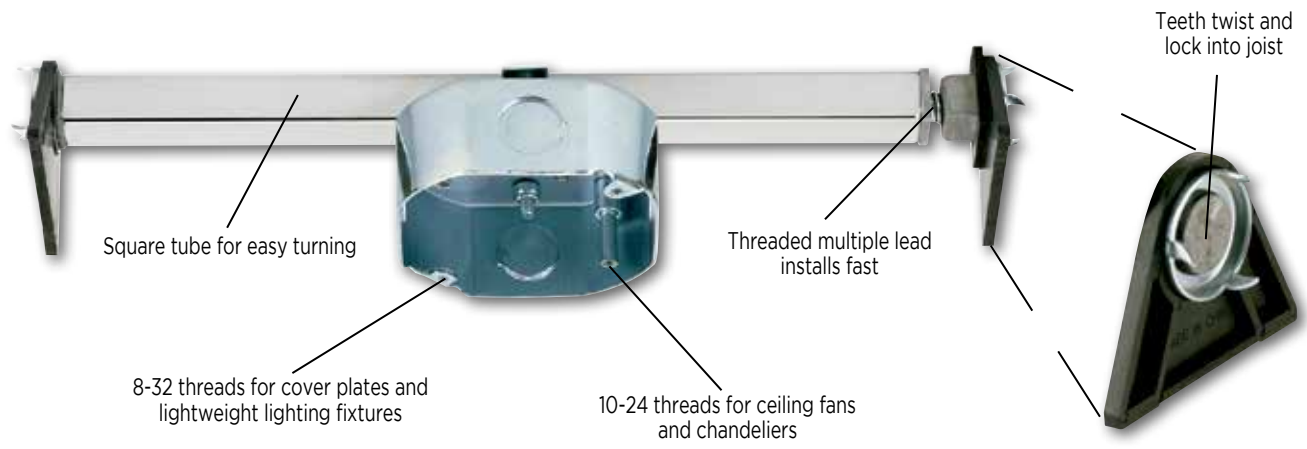

IDEAL FOR RETROFIT APPLICATION NO ATTIC ACCESS REQUIRED

- Fits 16" to 24" ceiling joists.
- Patented design provides fast fingertip expansion and positive attachment to joists.
- Fits all ceiling fans.
- Position box anywhere along the brace.
- Features convenient magnet that holds box to brace during installation.
- For fixture support of 150 lbs. or less on 16" centers.
- For fixture support of 50 lbs. or less on 24" centers.
- Acceptable for fan support of 70 lbs. or less.

Teeth Twist and Lock into Joist to Create More Secure Connection

01100
Saf-T-Brace®
Box Depth 1 1/2"
Heavy Duty, 15.5 Cubic Inch Dual Mount* Electrical Box
6 Knockouts for Conduit or Romex
Individually Packaged, 24 Per Cut Case
Strong Grip

Step 1
Easy installation from below ceiling through any 4" diameter hole.

Step 2
Rotate bar until teeth are fully embedded into joist.

Step 3
Attach electrical box and install fan or lighting fixture per manufacturer's instructions.

*Dual Mount = Box is threaded for 8-32 (ideal for box covers and light weight fixtures) and 10-24 screws (ideal for heavier fixtures and fans). Meets or Exceeds UL Standards Regarding Exposed Threads Within Box. Meets or Exceeds NEC Safety Codes.