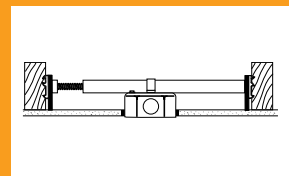

Step 3

Attach electrical box and install fan or lighting fixture per manufacturer's instructions.

*Dual Mount = Box is threaded for 8-32 (ideal for box covers and light weight fixtures) and 10-24 screws (ideal for heavier fixtures and fans). Meets or Exceeds UL Standards Regarding Exposed Threads Within Box. Meets or Exceeds NEC® Safety Codes.