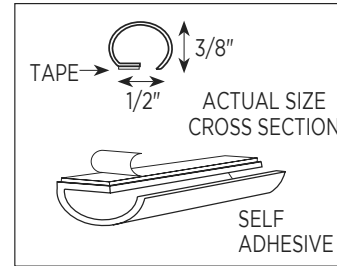

- 70801
- Halogen Dimmer For Torchiere Lamps**
 Includes Knob
 500 Watt Maximum, 120 VAC

CARDED PRODUCT SOLD IN INNER PACK ONLY.

*Bulk Pack

ACCESSORIES

**70900 - White Finish
40" Wire Cover**

*Can be painted or stained
Use latex stain only*