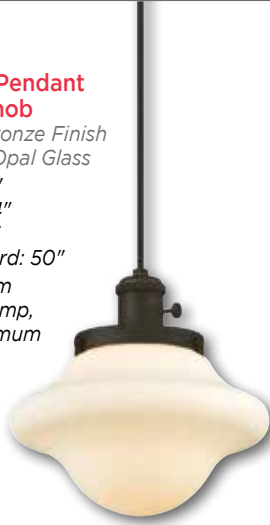

63465

1 Light Mini Pendant with Turn Knob

Oil Rubbed Bronze Finish with Frosted Opal Glass

Height: 60.24"
Diameter: 8.74"
Extends: 8.74"
Adjustable Cord: 50"
Use (1) Medium (E26) Base Lamp, 60 Watt Maximum