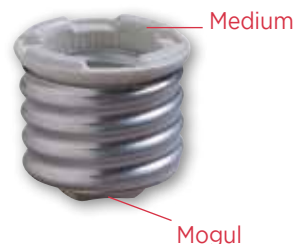

*22406
Socket Adapter Reducer
Reduces Mogul Base to Medium Base
660 Watts Max.
250 Volts