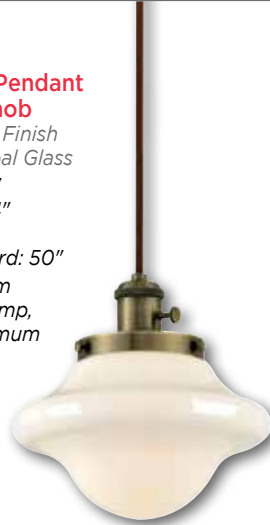

1 Light Mini Pendant with Turn Knob

Antique Brass Finish with White Opal Glass

Height: 60.24"
Diameter: 8.74"
Extends: 8.74"
Adjustable Cord: 50"
Use (1) Medium (E26) Base Lamp, 60 Watt Maximum