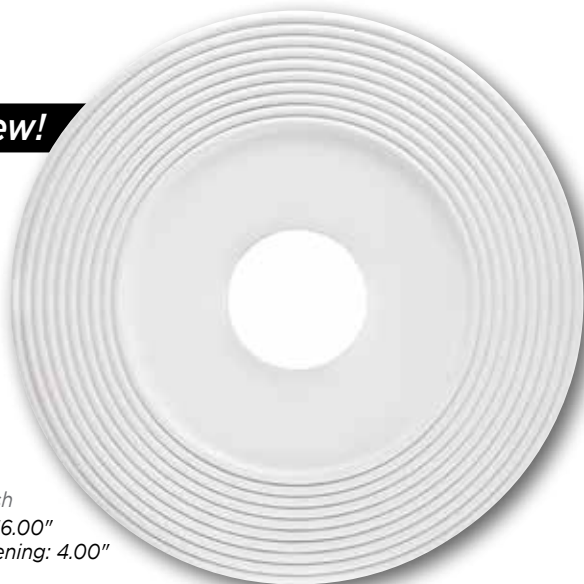

New!

77711
Botino
 White Finish
 Diameter: 16.00"
 Center Opening: 4.00"

New!

77710
Botino
 White Finish
 Diameter: 12.00"
 Center Opening: 4.00"

New!

77713
Saturn
 White Finish
 Diameter: 16.00"
 Center Opening: 4.00"