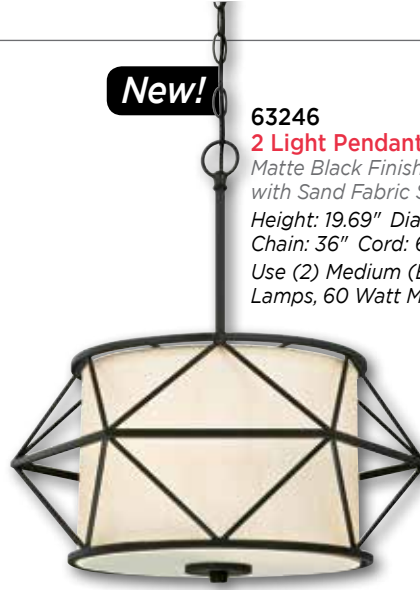

63246
2 Light Pendant
Matte Black Finish
with Sand Fabric Shade
Height: 19.69" Diameter: 17.87"
Chain: 36" Cord: 60"
Use (2) Medium (E26) Base
Lamps, 60 Watt Maximum

New!