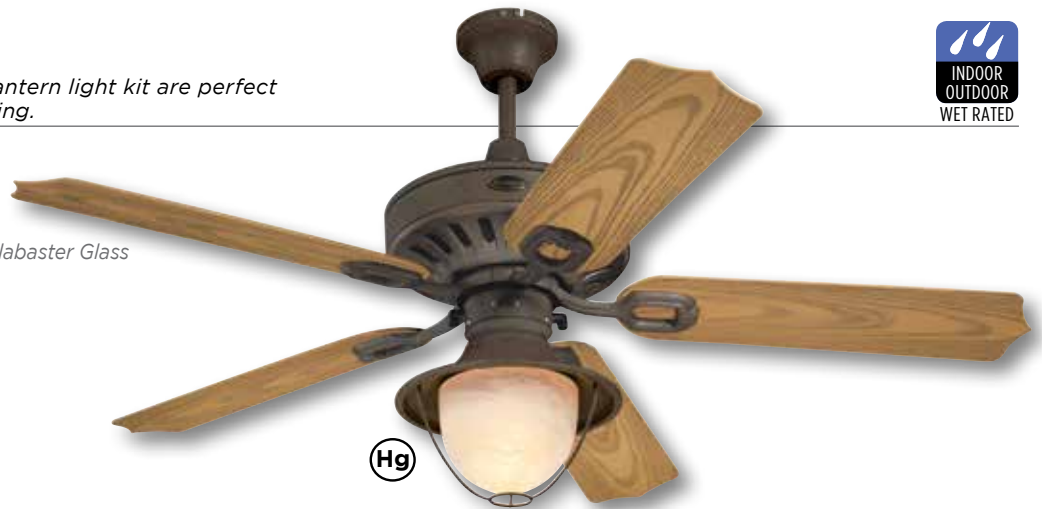

SPECIFICATIONS

- 3/4" X 6" Down Rod
- Includes Pull Chains
- 3 Fan Speeds
- Includes: (1) Medium (E26) Base, 13 Watt CFL Mini-Twist

Fan Performance Specifications can be found on Page 199.

Compact Fluorescent Lamps contain mercury. (Hg) For more on clean up and safe disposal, visit epa.gov/cfl.

Oasis

Mahogany leaf blades add a relaxing, tropical feel to any indoor or outdoor living space.

7861965

48" Oil Rubbed Bronze Finish

Mahogany Leaf ABS Blades

Includes Light Fixture with Yellow Alabaster Glass

SPECIFICATIONS

- 3/4" X 4" Down Rod
- Includes Pull Chains
- 3 Fan Speeds
- Includes: (1) Candelabra (E12) Base, 60 Watt G16 1/2 Lamp

Fan Performance Specifications can be found on Page 199.