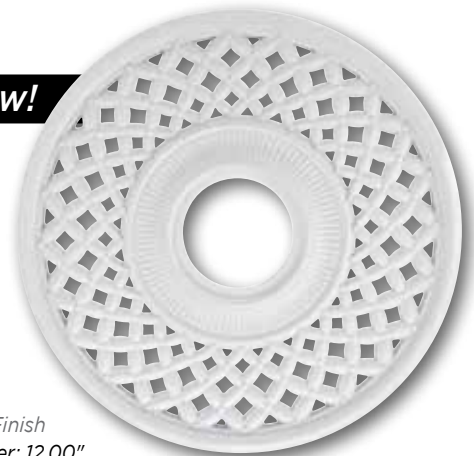

New!

77711
Botino
 White Finish
 Diameter: 16.00"
 Center Opening: 4.00"

New!

77710
Botino
 White Finish
 Diameter: 12.00"
 Center Opening: 4.00"

New!

77713
Saturn
 White Finish
 Diameter: 16.00"
 Center Opening: 4.00"