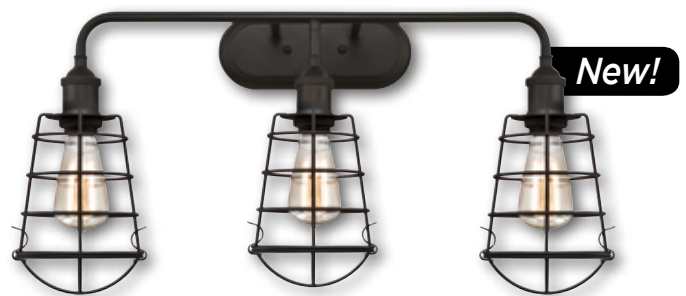

*63380
Oliver
3 Light Wall
Oil Rubbed Bronze Finish with Cage Shades
Height: 13.80" Width: 27.36" Extends: 8.56"
Use (3) Medium (E26) Base Lamps, 60 Watt Maximum