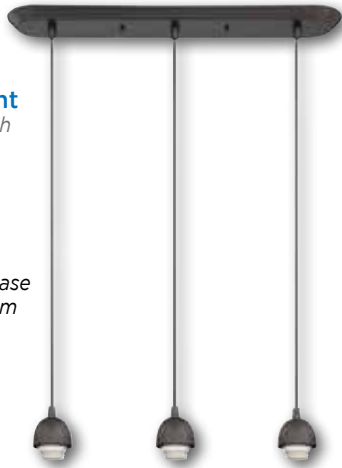

CHOOSE YOUR FIXTURE AND FINISH

63013
3 Light Mini Pendant

Oil Rubbed Bronze Finish
 Height: 55.00"
 Width: 23.50"
 Depth: 4.50"
 Extends: 55.00"
 Adjustable Cord: 50"
 Use (3) Medium (E26) Base Lamps, 60 Watt Maximum