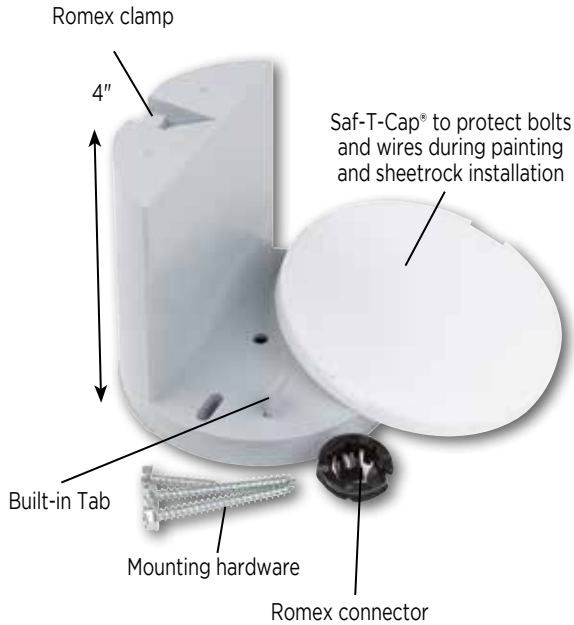

Fan Master Jr.® & Fan Master®

IDEAL FOR NEW CONSTRUCTION APPLICATIONS

- Fits all ceiling fans.
- 2 knockouts for Conduit or Romex.
- Two hour fire rating.
- Includes mounting hardware and instructions.
- For fixture support of 150 lbs. or less.
- Acceptable for fan support of 70 lbs. or less.

0252511
Fan Master Jr.®
Height 4"
Box Depth ½"
13.4 Cubic Inch Wiring Capacity
0252511 Bulk Packed, 12 Per Cut Case