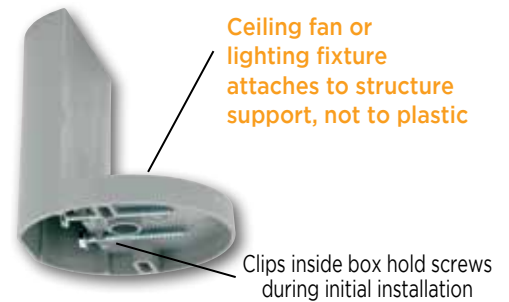

Fan Master Jr.® & Fan Master®

IDEAL FOR NEW CONSTRUCTION APPLICATIONS

- Fits all ceiling fans.
- 2 knockouts for Conduit or Romex.
- Two hour fire rating.
- Includes mounting hardware and instructions.
- For fixture support of 150 lbs. or less.
- Acceptable for fan support of 70 lbs. or less.

0252511
Fan Master Jr.®
Height 4"
Box Depth ½"
13.4 Cubic Inch Wiring Capacity
0252511 Bulk Packed, 12 Per Cut Case

0200011
Fan Master®
Height 4 13/16"
Box Depth 5/8"
16.5 Cubic Inch Wiring Capacity
0200011 Bulk Packed, 24 Per Cut Case

Application Illustration
for All Fan Master Products

(Shown with 0200011)
Built-in tabs allow for easier
hands free installation

**Get the Wiring Space
You Need...
Where You Need It!**

Fan Master Jr.® Display (18" L x 6 1/8" D x 8" H)
#02525DISP

For more display information, contact your
Westinghouse Sales Representative.

*Dual Mount = Box is threaded for 8-32 (ideal for box covers and light weight fixtures) and 10-24 screws (ideal for heavier fixtures and fans).
Meets or Exceeds UL Standards Regarding Exposed Threads Within Box. Meets or Exceeds NEC Safety Codes.