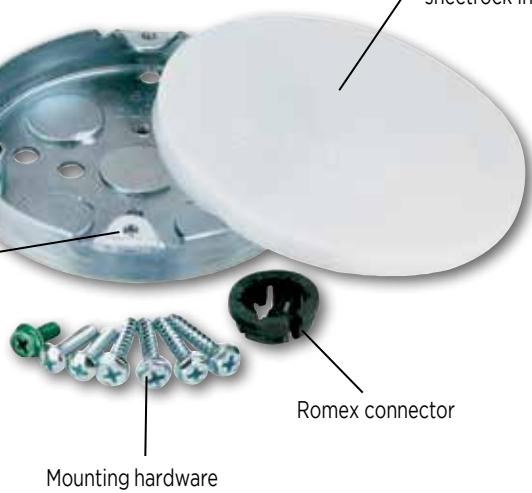

10-24 threads for ceiling fans and chandeliers

Saf-T-Cap® to protect bolts and wires during painting and sheetrock installation

8-32 threads for cover plates and lightweight lighting fixtures