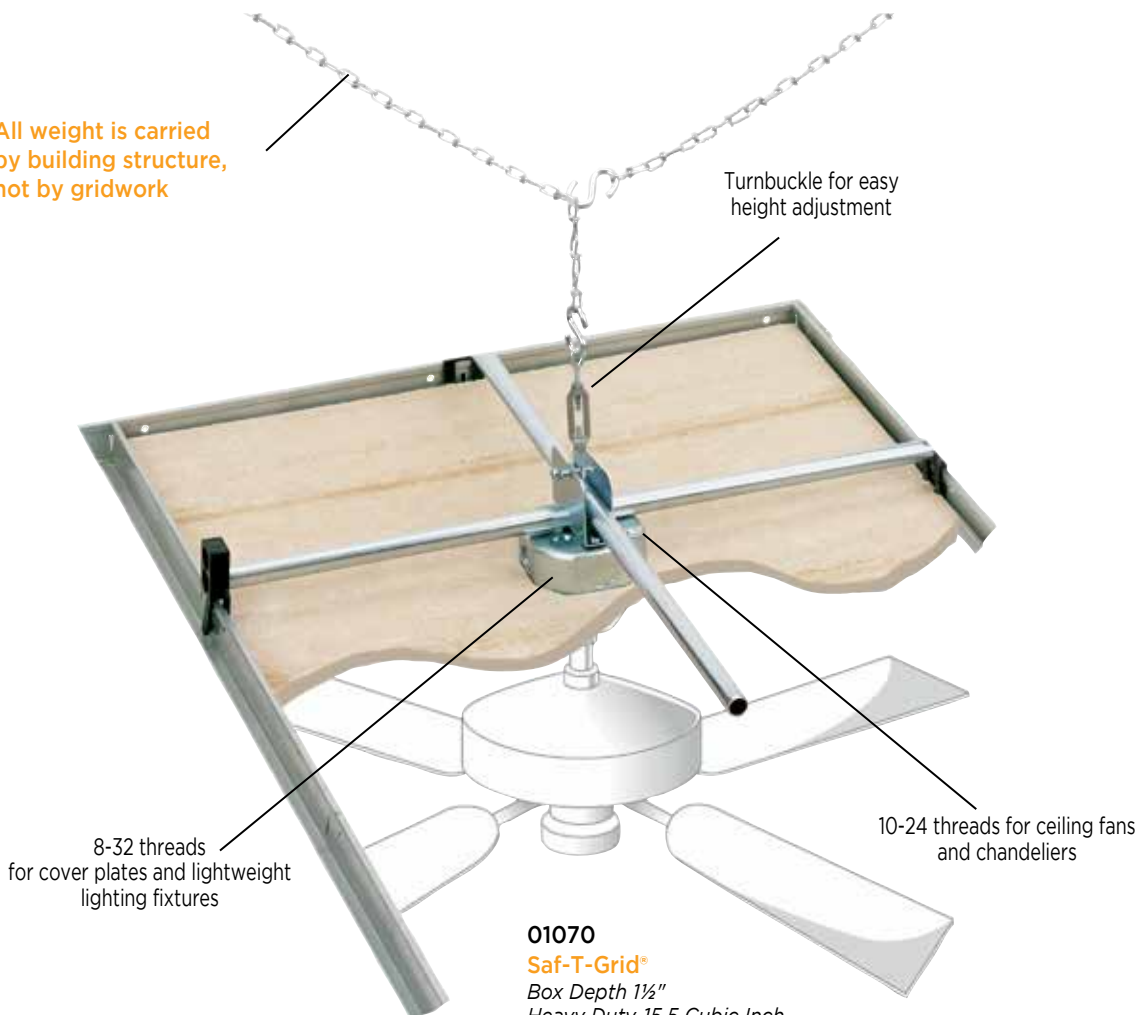

All weight is carried by building structure, not by gridwork