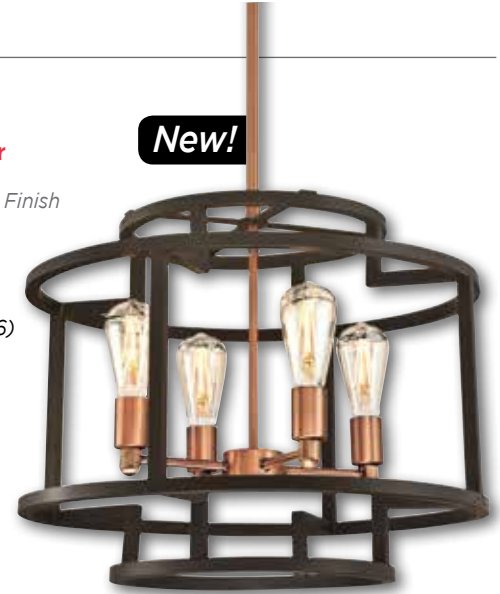

Add Westinghouse Filament LED or Timeless lamps for the vintage look you want.

VINTAGE LAMPS

63280
Ardleigh
4 Light Chandelier
 Matte Black Finish
 with Clear Glass
 Height: 35.16"
 Square: 16.54"
 Chain: 36"
 Cord: 60"
 Use (4) Medium (E26)
 Base Lamps,
 60 Watt Maximum

63281
Weston
4 Light Chandelier
 Oil Rubbed Bronze
 and Washed Copper Finish
 Height: 30.75"
 Diameter: 20.87"
 Chain: 36"
 Cord: 60"
 Use (4) Medium (E26)
 Base Lamps,
 60 Watt Maximum

63339
Boswell
3 Light Chandelier
 Brushed Nickel Finish
 with Prismatic Lens
 Height: 54.45" Diameter: 25.98"
 Use (3) Medium (E26) Base Lamps,
 60 Watt Maximum
 Includes (3) 9.5" long rods,
 Install 1, 2 or 3 rods for
 customized lengths.

New!

63337
Boswell
3 Light Chandelier
 Oil Rubbed Bronze Finish with
 Highlights and Prismatic Lens
 Height: 54.45" Diameter: 25.98"
 Use (3) Medium (E26)
 Base Lamps, 60 Watt Maximum
 Includes (3) 9.5" long rods,
 Install 1, 2 or 3 rods for
 customized lengths.

New!

New!

63338
Boswell
3 Light Chandelier
 Washed Copper Finish with Prismatic Lens
 Height: 54.45" Diameter: 25.98"
 Use (3) Medium (E26) Base Lamps, 60 Watt Maximum
 Includes (3) 9.5" long rods, Install 1, 2 or 3 rods for
 customized lengths.