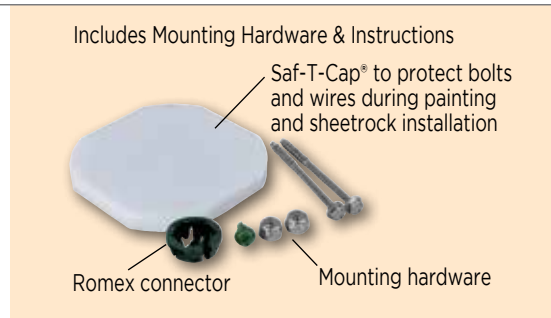

Saf-T-Brace®

IDEAL FOR RETROFIT APPLICATION NO ATTIC ACCESS REQUIRED

- Fits 16" to 24" ceiling joists.
- Provides fast fingertip expansion and positive attachment to joists.
- Fits all ceiling fans.
- Position box anywhere along the brace.
- Features convenient magnet that holds box to brace during installation.
- For fixture support of 150 lbs. or less on 16" centers.
- For fixture support of 50 lbs. or less on 24" centers.
- Acceptable for fan support of 70 lbs. or less.

Includes Larger Box for Increased Wire Capacity

01400

Saf-T-Brace®

Box Depth 2 1/8"

Heavy Duty, 21.5 Cubic Inch Dual Mount* Electrical Box
6 Knockouts for Conduit or Romex
Individually Packaged, 12 Per Cut Case
Strong Grip

Step 1

Easy installation from below ceiling through any 4" diameter hole.

Step 2

Rotate bar until teeth are fully embedded into joist.

Step 3

Attach electrical box and install fan or lighting fixture per manufacturer's instructions.

*Dual Mount = Box is threaded for 8-32 (ideal for box covers and light weight fixtures) and 10-24 screws (ideal for heavier fixtures and fans). Meets or Exceeds UL Standards Regarding Exposed Threads Within Box. Meets or Exceeds NEC® Safety Codes.