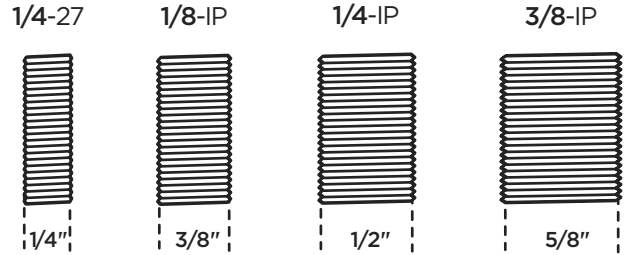

THREAD SIZES

Thread sizes come in several different types:

- 1/4-27 is 1/4" in diameter and fits harps and most finials
- 1/8-IP is 3/8" in diameter and fits ordinary lamp sockets
- 1/4-IP is 1/2" in diameter and is used in floor lamps