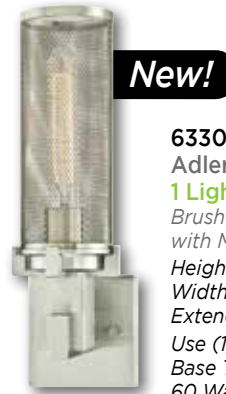

New!

63303
Adler
1 Light Wall
Brushed Nickel Finish with Mesh Shade
Height: 14.21"
Width: 4.33"
Extends: 5.31"
Use (1) Medium (E26) Base T9 Lamp, 60 Watt Maximum