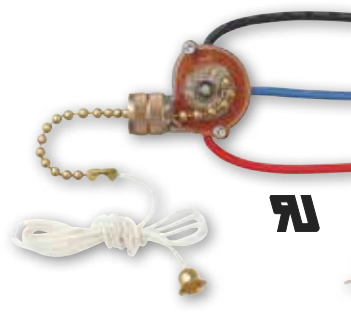

77052 - 3-Wire Unit
3-Way Fan Light Switch
With Polished Brass Pull Chain,
2' Braided Cord
3A, 250 VAC
6A, 125 VAC