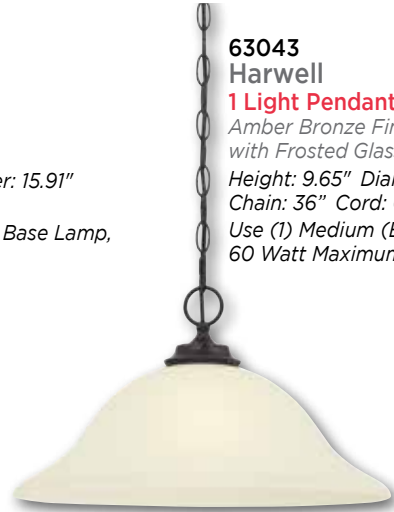

63004
Harwell
1 Light Pendant
 Brushed Nickel Finish
 with Frosted Glass
 Height: 9.65" Diameter: 15.91"
 Chain: 36" Cord: 60"
 Use (1) Medium (E26) Base Lamp,
 60 Watt Maximum

63043
Harwell
1 Light Pendant
 Amber Bronze Finish
 with Frosted Glass
 Height: 9.65" Diameter: 15.91"
 Chain: 36" Cord: 60"
 Use (1) Medium (E26) Base Lamp,
 60 Watt Maximum