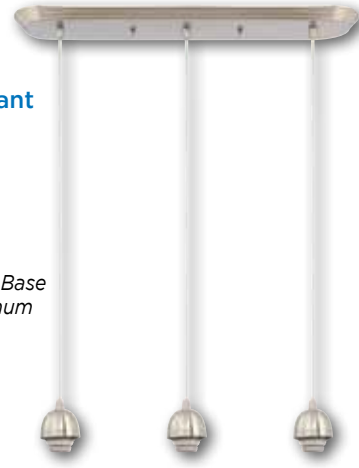

63012
3 Light Mini Pendant

Brushed Nickel Finish
Height: 55.00"
Width: 23.50"
Depth: 4.50"
Extends: 55.00"
Adjustable Cord: 50"
Use (3) Medium (E26) Base Lamps, 60 Watt Maximum