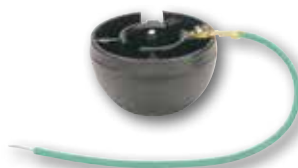

77269
For 3/4" I.D. Down Rods
Black Canopy Ball
For Use With 1/2" or 3/4" I.D. Down
Rods and Bracket #77059
Mounting Hardware Included

77016
20 - 1/2" Knurled Head Screws
Assorted for Fan Lights and Fan Blades
Includes:
• 5 - 8-32 Antique Brass
• 5 - 8-32 Polished Brass
• 5 - 10-24 Antique Brass
• 5 - 10-24 Polished Brass