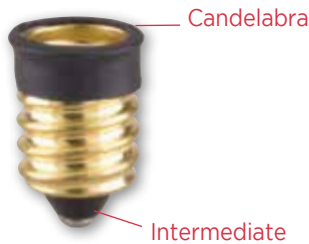

*22403
Socket Adapter Reducer
Reduces Intermediate Base to Candelabra Base
With Rubber Ring
75 Watts Max.
120 Volts