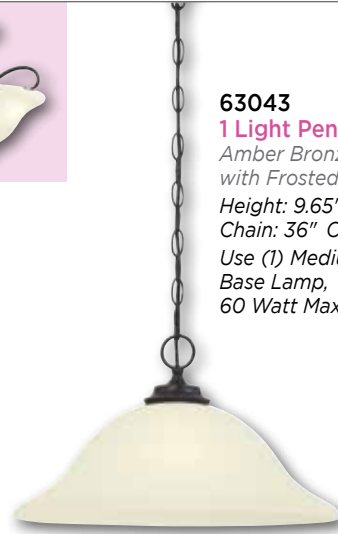

63043
1 Light Pendant
Amber Bronze Finish
with Frosted Glass
Height: 9.65" Diameter: 15.91"
Chain: 36" Cord: 60"
Use (1) Medium (E26)
Base Lamp,
60 Watt Maximum

63042
5 Light Chandelier
Amber Bronze Finish
with White Opal Glass
Height: 16.24" Diameter: 22.64"
Chain: 36" Cord: 60"
Use (5) Medium (E26)
Base Lamps, 60 Watt Maximum