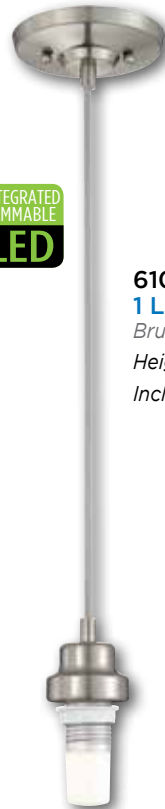

61030
1 Light LED Mini Pendant
Brushed Nickel Finish
Height: 57.28" Diameter: 5.00" Adjustable Cord: 50"
Includes 9 Watt Integrated LED