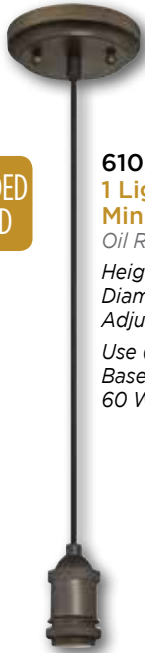

RETRO PENDANT & SHADES

**BRAIDED
CORD**

61032
1 Light Retro Mini Pendant
Oil Rubbed Bronze Finish
 Height: 55.00"
 Diameter: 5.00"
 Adjustable Cord: 50"
 Use (1) Medium (E26) Base Lamp, 60 Watt Maximum

New!