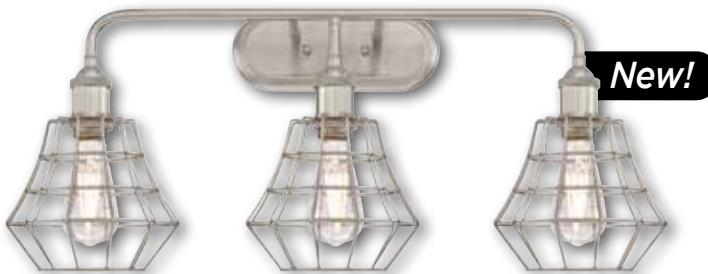

*63368
Nathaniel
3 Light Wall
Brushed Nickel Finish with Angled Bell Cage Shades
Height: 12.20" Width: 28.74" Extends: 9.10"
Use (3) Medium (E26) Base Lamps, 60 Watt Maximum

*63376
Oliver
1 Light Wall
Oil Rubbed Bronze Finish
with Cage Shade
Height: 14.88" Width: 6.00"
Extends: 8.75"
Use (1) Medium (E26) Base Lamp,
60 Watt Maximum