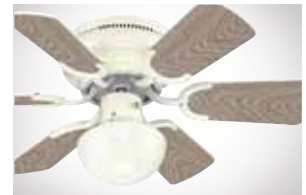

Petite

Classic design details come together beautifully in a compact fan for smaller spaces.

72158

30" Antique Brass Finish

Reversible Blades (Walnut/Oak)

Includes Light Kit with Opal Mushroom Glass

SPECIFICATIONS

- Includes Pull Chains
- 3 Fan Speeds
- Includes: (1) Candelabra (E12) Base, 60 Watt G16 1/2 Lamp

Fan Performance Specifications can be found on Page 199.

72135

30" White Finish

Reversible Blades (White/White Washed Pine)

Includes Light Kit with Opal Mushroom Glass

72133

30" Brushed Nickel Finish

Reversible Blades (Rosewood/Light Maple)

Includes Light Kit with Opal Mushroom Glass