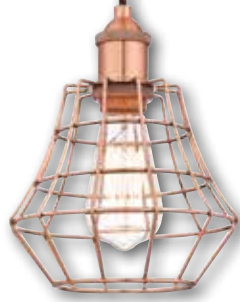

61052
Nathaniel
1 Light Mini Pendant
Brushed Copper Finish with
Angled Bell Cage Shade
Height: 60.51"
Diameter: 7.48"
Adjustable Cord: 50"
Use (1) Medium
(E26) Base Lamp,
60 Watt Maximum

New!