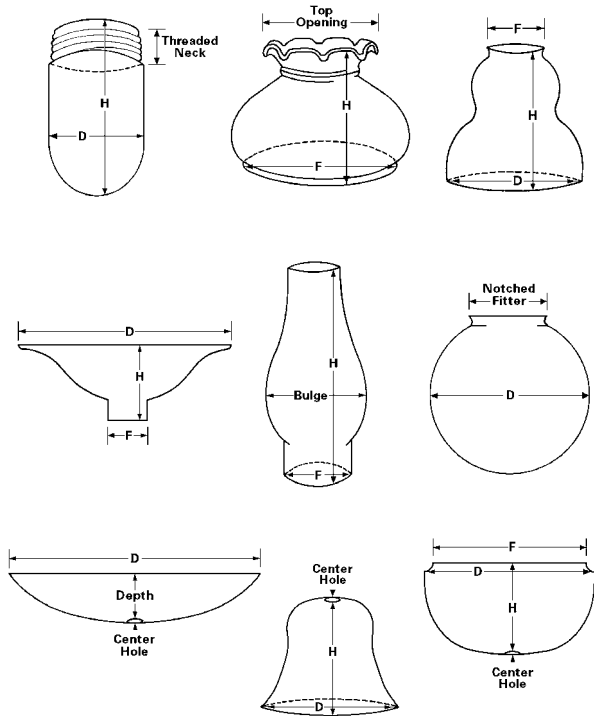

GLASSWARE GLOSSARY

FITTER (F)

Fitter size is the diameter of the glass where the glass attaches to the fixture or lamp.

HEIGHT (H)

Distance between the two farthest points opposite each other on the top and bottom of the glass that form a vertical line.

DIAMETER (D)

Distance between two opposite points at the widest part of the glass that form a horizontal line.

CENTER HOLE

The opening on a neckless shade and measured like a fitter. If a piece of glass has a fitter and a center hole, the center hole is used for lock-up.

DEPTH

Distance from the center point inside the glass to the point directly opposite, this is measured without mounting.

BULGE

The diameter measured at the widest part of a chimney.

TOP OPENING

Distance between the two farthest points opposite each other on the top of a student shade. All top openings are wide enough and made to fit over the average chimney.

THREADED NECK

A fitter that attaches to the fixture or lamp by means of threads in the glass.

NOTCHED FITTER

Designed to lock tightly into specially designed holders with ¼ turn.

PLASTIC MATERIAL GUIDE

FEATURE COMPARISON CHART

Feature	Polyethylene	Acrylic	Polycarbonate
Heat Resistance	G	G	E
Quality of Seams	F	E	E
UV Resistance	F	E	F
Strength	G	G	E
Light Transmission	F	E	G
Wall Thickness Uniformity	G	G	E
Shatter Resistance	E	F	G
Surface Characteristics	G	E	G
Appearance vs. Time	G	E	G
Strength vs. Time	G	E	F
Overall Appearance	G	E	G

KEY:

E = Excellent
G = Good
F = Fair

RECOMMENDED MAXIMUM INCANDESCENT WATTAGE RATINGS

Polyethylene Globe	Watts
6"	40
8"	75
10"	100
12"	150
14"	200
16"	200
18"	250
—	—
—	—

Acrylic Globe	Watts
6"	60
8"	75
10"	100
12"	150
14"	150
16"	200
18"	200
Cylinder	Watts
5"	60

Polycarbonate Globe	Watts
6"	75
Cylinder	Watts
5½"	60
5¾"	60
6¼"	60
7¼"	60
8½"	60
8¾"	60
—	—

This wattage guide is a general recommendation only. Actual wattage ratings are influenced by fixture type, bulb location and ambient temperature. The light source should be located at the center of each shade.