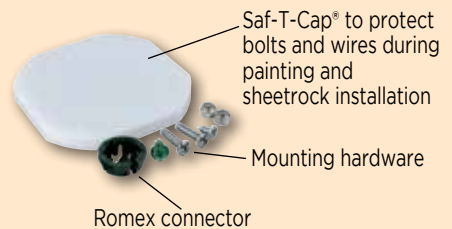

Saf-T-Brace®

IDEAL FOR RETROFIT APPLICATION NO ATTIC ACCESS REQUIRED

- Fits 16" to 24" ceiling joists.
- Provides fast fingertip expansion and positive attachment to joist.
- Fits all ceiling fans.
- Position box anywhere along the brace.
- For fixture support of 150 lbs. or less on 16" centers.
- For fixture support of 50 lbs. or less on 24" centers.
- Acceptable for fan support of 70 lbs. or less.

Includes Mounting Hardware & Instructions