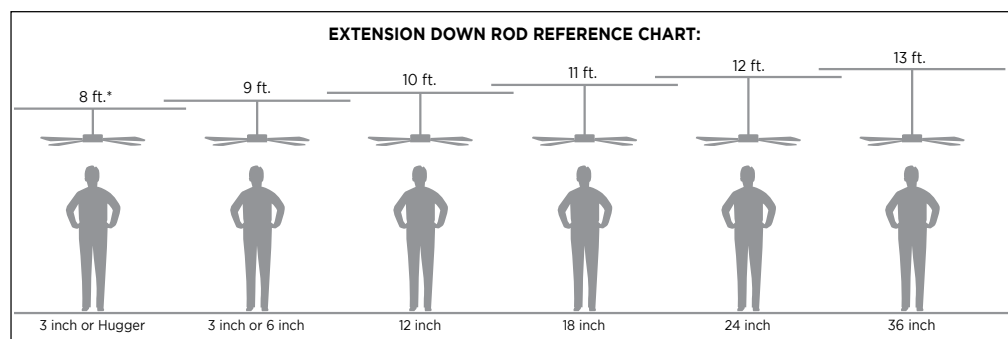

What Size Down Rod Do You Need?

*For 8 ft. ceilings, hugger (low profile) ceiling fans can be used.

[†]See page 202 for the cathedral ceiling fan canopy kit and extension down rod product assortment.