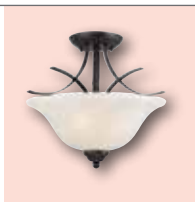

†63403
Pacific Falls
2 Light Pendant/Semi-Flush
Amber Bronze Finish
with White Alabaster Glass
Height: 13.86" Diameter: 13.98"
Chain: 36" Cord: 60"
Use (2) Medium (E26) Base Lamps,
60 Watt Maximum