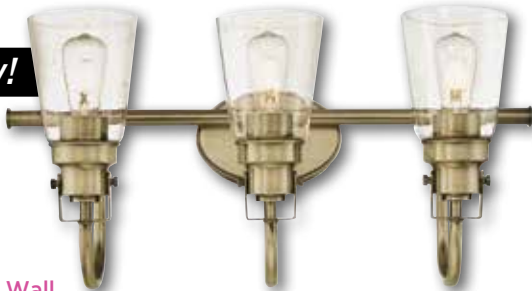

Ashton Collection

Industrial-style details are combined to add a touch of farmhouse charm.

New!

** 63340
3 Light Wall
Antique Brass Finish with Clear Seeded Glass
Height: 11.93" Width: 24.02" Extends: 8.66"
Use (3) Medium (E26) Base Lamps, 60 Watt Maximum

VINTAGE LAMPS

Add Westinghouse Filament LED or Timeless lamps for the vintage look you want.

• 63341
5 Light Chandelier
Antique Brass Finish with Clear Seeded Glass
Height: 27.56" Diameter: 26.77"
Chain: 36" Cord: 60"
Use (5) Medium (E26) Base Lamps, 60 Watt Maximum

New!