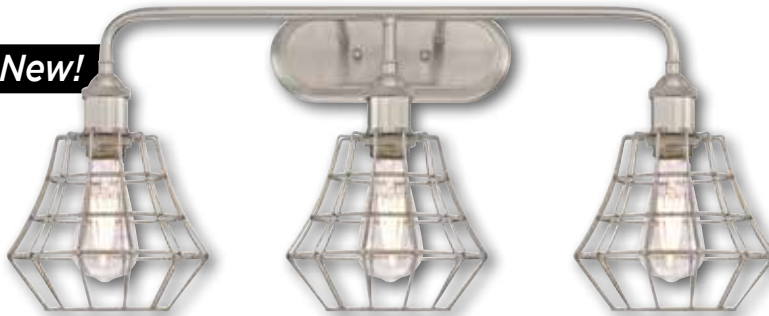

Nathaniel Collection

Vintage-chic cage shades complement a range of home styles.

New!

63372
1 Light Mini Pendant
 Brushed Nickel Finish
 with Angled Bell Cage Shade
 Height: 60.91" Diameter: 7.60"
 Adjustable Cord: 50"
 Use (1) Medium (E26)
 Base Lamp, 60 Watt Maximum

New!

61052
1 Light Mini Pendant
 Brushed Copper Finish
 with Angled Bell Cage Shade
 Height: 60.51" Diameter: 7.48"
 Adjustable Cord: 50"
 Use (1) Medium (E26)
 Base Lamp, 60 Watt Maximum

New!

61053
1 Light Mini Pendant
 Matte Black Finish
 with Angled Bell Cage Shade
 Height: 60.51" Diameter: 7.48"
 Adjustable Cord: 50"
 Use (1) Medium (E26)
 Base Lamp, 60 Watt Maximum

New!

***63368**
3 Light Wall
 Brushed Nickel Finish
 with Angled Bell Cage Shades
 Height: 12.20"
 Width: 28.74"
 Extends: 9.10"
 Use (3) Medium (E26)
 Base Lamps, 60 Watt Maximum

New!

***63366**
3 Light Wall
 Oil Rubbed Bronze Finish
 with Matte Black Angled Bell Cage Shades
 Height: 12.20"
 Width: 28.70"
 Extends: 9.10"
 Use (3) Medium (E26)
 Base Lamps, 60 Watt Maximum

*Fixture can be installed up or down

Add Westinghouse Filament LED or Timeless lamps for the vintage look you want.

Oliver Collection

Industrial-style details add retro character to any room.

***63376**
1 Light Wall
 Oil Rubbed Bronze Finish
 with Cage Shade
 Height: 14.88"
 Width: 6.00"
 Extends: 8.75"
 Use (1) Medium (E26)
 Base Lamp,
 60 Watt Maximum