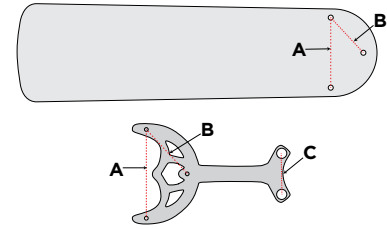

FAN BLADE HOLE DIMENSIONS

Dimension	52" Parts	42" Parts
A	3¹⁵/₁₆"	3¹/₂"
B	2³/₄"	2⁵/₈"
C	2¹/₁₆"	1¹/₂"

FAN REPLACEMENT BLADES & CANOPY KITS

42" Replacement Blades - Length: 16.5" Width: 5"

52" Replacement Blades - Length: 20.5" Width: 5.38"