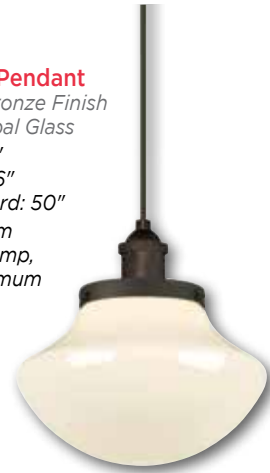

1 Light Mini Pendant with Turn Knob

Antique Brass Finish with Frosted Opal Glass

Height: 60.00"
Diameter: 9.00"
Adjustable Cord: 50"
Use (1) Medium (E26) Base Lamp, 60 Watt Maximum

63463

1 Light Mini Pendant

Matte Black Finish with Frosted Opal Glass

Height: 60.24"
Diameter: 8.66"
Adjustable Cord: 50"
Use (1) Medium (E26) Base Lamp, 60 Watt Maximum

63462

1 Light Mini Pendant

Oil Rubbed Bronze Finish with White Opal Glass

Height: 60.24"
Diameter: 8.66"
Adjustable Cord: 50"
Use (1) Medium (E26) Base Lamp, 60 Watt Maximum

63460

1 Light Mini Pendant with Turn Knob

Oil Rubbed Bronze Finish with Clear Glass

Height: 60.00"
Diameter: 9.00"
Adjustable Cord: 50"
Use (1) Medium (E26) Base Lamp, 60 Watt Maximum