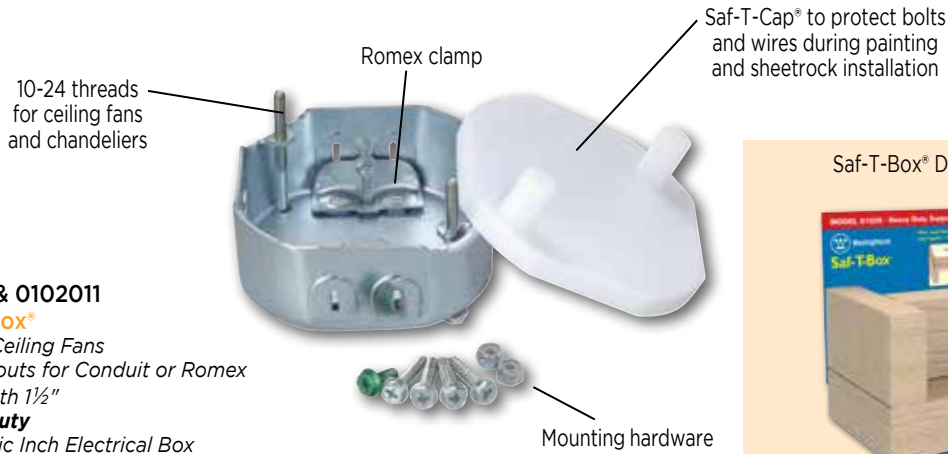

Saf-T-Box®

HEAVY DUTY SUPPORT FOR NEW CONSTRUCTION OR FOR APPLICATIONS WHERE ATTIC IS ACCESSIBLE

- Includes mounting hardware and instructions.
- For fixture support of 150 lbs. or less.
- Acceptable for fan support of 70 lbs. or less.

01020 & 0102011

Saf-T-Box®

Fits All Ceiling Fans
3 Knockouts for Conduit or Romex
Box Depth 1½"

Heavy Duty

15.5 Cubic Inch Electrical Box
01020 Individually Packaged, 24 Per Cut Case
0102011 Bulk Packed, 48 Per Cut Case

Saf-T-Box® Display (18"L x 6 1/8"D x 8"H) #01020DISP