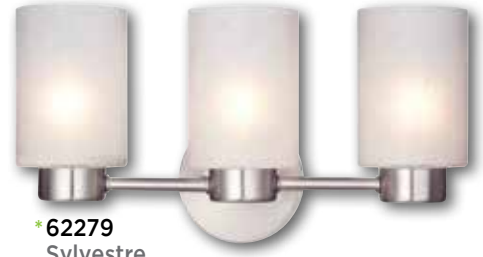

*62279
Sylvestre
3 Light Wall

Brushed Nickel Finish
with Frosted Seeded Glass
Height: 8.25" Width: 15.75" Extends: 6.25"
Use (3) Medium (E26) Base Lamps,
60 Watt Maximum