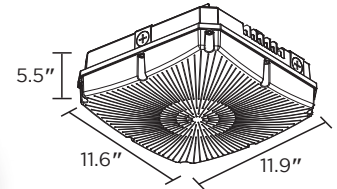

COMMERCIAL SERVICE

SPECIFICATION SHEET

40W LED Garage Canopy Fixture

Item Number **63256**

- Graphite Finish, Aluminum Body
- Polycarbonate, Acrylic Shade
- 5000K
- 4,800 Total Lumens
- 80 CRI
- 50,000 Hours
- Weight: 5.83 lbs.

Features & Benefits

- LED garage canopy fixtures are an energy-efficient replacement for all types of parking garage lighting.
- 160 degree integral reflector provides ample, even illumination.
- Prismatic lens minimizes glare.
- Suitable for surface, pendant or bracket mounting.
- IP65 Rated - Approved for use in wet locations.
- 5 year warranty.