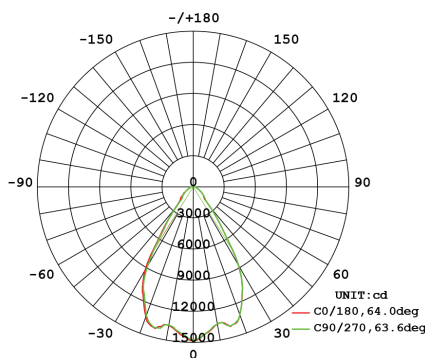

### 70 Degree PC Reflector

70 degree polycarbonate reflector focuses light directly downward for optimal illumination.

Item Number **634856911**

10.83" H x 16.14" D

### 150W LED High Bay Fixture Photometrics WITH REFLECTOR (70°)

#### LUMINOUS INTENSITY DISTRIBUTION DIAGRAM

AVERAGE BEAM ANGLE (50%) : 63.8 DEG

Note: The Curves indicate the illuminated area and the average illumination when the luminaire is at different distance.

#### LUMINOUS INTENSITY DISTRIBUTION DIAGRAM

AVERAGE BEAM ANGLE (50%) : 64.1 DEG

Note: The Curves indicate the illuminated area and the average illumination when the luminaire is at different distance.