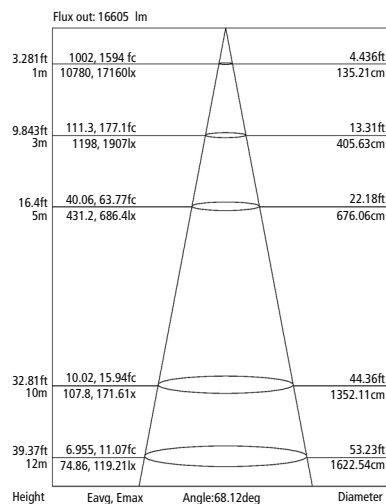

### 150W LED High Bay Fixture Photometrics WITH REFLECTOR (70°)

#### LUMINOUS INTENSITY DISTRIBUTION DIAGRAM

AVERAGE BEAM ANGLE (50%) : 63.8 DEG

Note: The Curves indicate the illuminated area and the average illumination when the luminaire is at different distance.

### 200W LED High Bay Fixture Photometrics WITH REFLECTOR (70°)

#### LUMINOUS INTENSITY DISTRIBUTION DIAGRAM

AVERAGE BEAM ANGLE (50%) : 64.1 DEG

Note: The Curves indicate the illuminated area and the average illumination when the luminaire is at different distance.