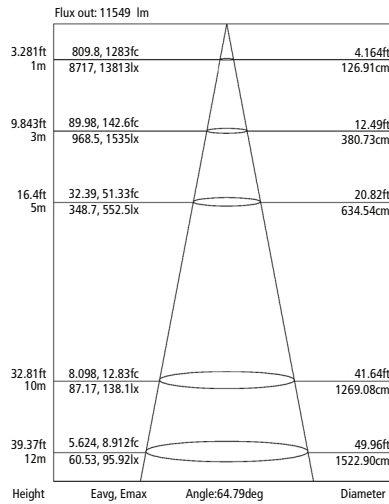

### 70 Degree PC Reflector

70 degree polycarbonate reflector focuses light directly downward for optimal illumination.

Item Number **634856911**

10.83" H x 16.14" D

### 150W LED High Bay Fixture Photometrics WITH REFLECTOR (70°)

#### LUMINOUS INTENSITY DISTRIBUTION DIAGRAM

AVERAGE BEAM ANGLE (50%) : 63.8 DEG

Note: The Curves indicate the illuminated area and the average illumination when the luminaire is at different distance.

#### LUMINOUS INTENSITY DISTRIBUTION DIAGRAM

AVERAGE BEAM ANGLE (50%) : 64.1 DEG

Note: The Curves indicate the illuminated area and the average illumination when the luminaire is at different distance.