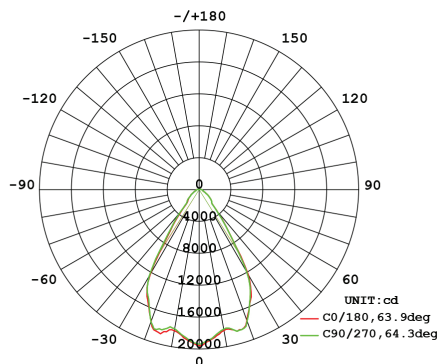

### 150W LED High Bay Fixture Photometrics WITH REFLECTOR (70°)

#### LUMINOUS INTENSITY DISTRIBUTION DIAGRAM

AVERAGE BEAM ANGLE (50%) : 63.8 DEG

Note: The Curves indicate the illuminated area and the average illumination when the luminaire is at different distance.

### 200W LED High Bay Fixture Photometrics WITH REFLECTOR (70°)

#### LUMINOUS INTENSITY DISTRIBUTION DIAGRAM

AVERAGE BEAM ANGLE (50%) : 64.1 DEG

Note: The Curves indicate the illuminated area and the average illumination when the luminaire is at different distance.