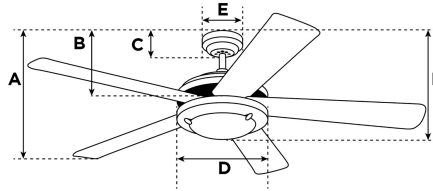

A. Top of Canopy to Bottom of Blades	5.9"
B. Top of Canopy to Bottom of Switch House	7.5"
C. Top of Canopy to Bottom of Canopy	N/A
D. Width of Motor Housing.....	10.4"
E. Width of Canopy.....	N/A
F. Top of Canopy to Bottom of Glass.....	13.4"