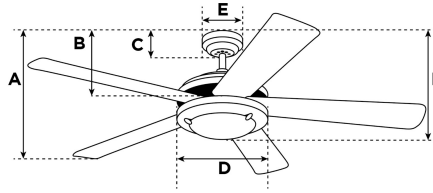

A. Top of Canopy to Bottom of Blades	7.5"
B. Top of Canopy to Bottom of Switch House	8.1"
C. Top of Canopy to Bottom of Canopy	N/A
D. Width of Motor Housing.....	11"
E. Width of Canopy.....	N/A
F. Top of Canopy to Bottom of Glass.....	14"