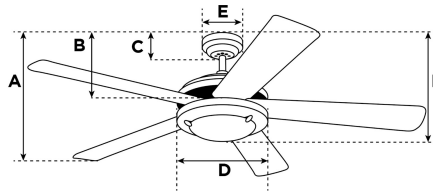

Item Number 7802100

Contractor Choice Ceiling Fan

52" Polished Brass Finish
Reversible Blades (Walnut/Oak)

A. Top of Canopy to Bottom of Blades	10.3"
B. Top of Canopy to Bottom of Switch House	11.3"
C. Top of Canopy to Bottom of Canopy	2.3"
D. Width of Motor Housing.....	9"
E. Width of Canopy.....	5.3"
F. Top of Canopy to Bottom of Glass.....	N/A

If a Combo Style Fan with a 4" Down Rod is installed without the Down Rod, Subtract 3" from the Dimensions Listed (A, B, F).
If a Combo Style Fan with a 6" Down Rod is installed without the Down Rod, Subtract 5" from the Dimensions Listed (A, B, F).

Warranty

Ceiling fans backed by our Limited Lifetime Warranty have a lifetime motor warranty and a 2-year warranty on all other parts.

Specifications are subject to change without notice, please visit www.westinghouselighting.com for latest information.

and Westinghouse are trademarks of Westinghouse Electric Corporation. Used under license by Westinghouse Lighting. All Rights Reserved.