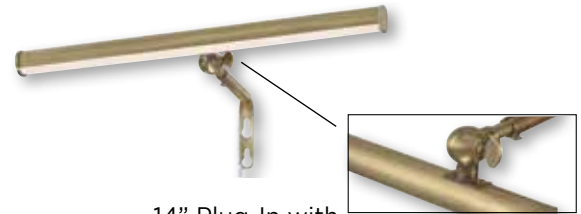

NEW!

LED Picture Lights

- Our various sizes of picture lights are perfect for highlighting paintings, photos, tapestries, decorative shelving, retail shelving or wall art.
- All picture lights extend 8" from the wall and are adjustable to ensure optimal illumination.
- Our 7" and 14" picture lights have an 8' plug-in cord, while our 17" picture light is designed to be hardwired to your wall.

14" Plug-In with Decorative Hinge (Item #75013 shown)

7" Plug-In (Item #75008 shown)

14" Plug-In (Item #75012 shown)

17" Hardwired (Item #75015 shown)

Item No.	Finish	Fixture Dimension	Energy Used (Watts)	Equiv. Incand. Wattage	Light Appearance (Kelvin)	Brightness (Lumens)	CRI	Avg. Rated Hours	Life in Years*	Est. Yearly Energy Cost**
7" Plug-In Picture Lights with In-Line On/Off Switch										
75007	Antique Brass	3.5" H x 8" D x 7.25" W	2	40	3000	100	90	35000	31.9	\$0.24
75008	Brushed Nickel	3.5" H x 8" D x 7.25" W	2	40	3000	100	90	35000	31.9	\$0.24
75009	Oil Rubbed Bronze	3.5" H x 8" D x 7.25" W	2	40	3000	100	90	35000	31.9	\$0.24
14" Plug-In Picture Lights with In-Line On/Off Switch										
75010	Antique Brass	3.5" H x 8" D x 14.5" W	4	40	3000	206	90	35000	31.9	\$0.48
75011	Brushed Nickel	3.5" H x 8" D x 14.5" W	4	40	3000	206	90	35000	31.9	\$0.48
75012	Oil Rubbed Bronze	3.5" H x 8" D x 14.5" W	4	40	3000	206	90	35000	31.9	\$0.48
14" Plug-In Picture Light with Decorative Hinge and In-Line On/Off Switch										
75013	Antique Brass	3.5" H x 8" D x 14.5" W	4	40	3000	206	90	35000	31.9	\$0.48
17" Hardwired Picture Lights										
75014	Antique Brass	7.25" H x 8.75" D x 17" W	15	40	3000	794	90	35000	31.9	\$1.81
75015	Brushed Nickel	7.25" H x 8.75" D x 17" W	15	40	3000	794	90	35000	31.9	\$1.81
75016	Matte Black	7.25" H x 8.75" D x 17" W	15	40	3000	794	90	35000	31.9	\$1.81