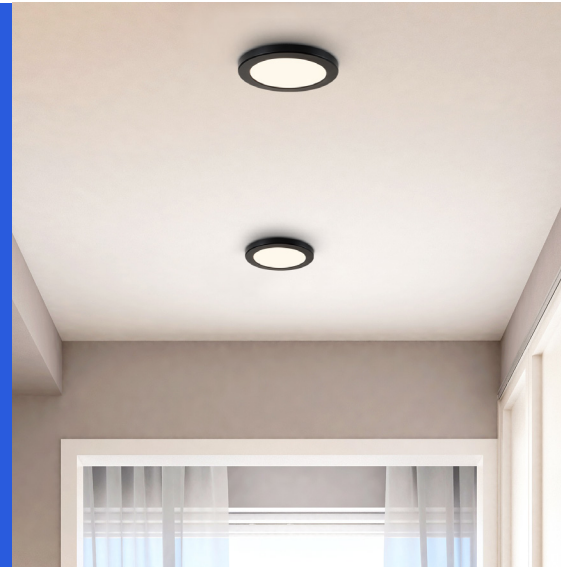

# Selectable Color Temperature Surface Mounts

Versatile Surface Mount Fixtures for Every Space!

- **Low-profile** designs available in both **wet and damp ratings**, ideal for closets, hallways, entryways, bathrooms, and more.
- **Color temperature selection** provides customizable lighting from warm white to bright daylight, ensuring the right look and feel for any application.
- **Integrated LED lighting** delivers long-lasting, energy-efficient illumination and eliminates the need to replace bulbs.
- **Motion sensor** models detect movement for hands-free convenience, perfect for attics, storage areas, and basements.