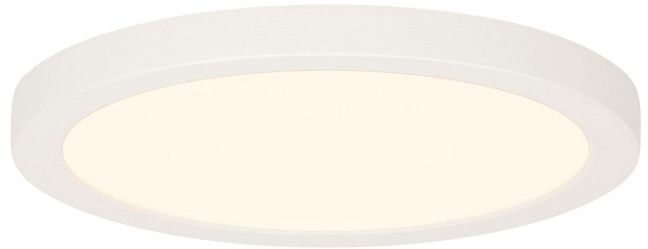

Item Number 6112000

7 in. 17W LED Flush with Color Temperature Selection White Finish White Frosted Shade

Specifications

- Height: 0.50"
- Diameter: 7"
- Depth: 7.00"
- Includes 17 Watt Integrated LED
- Hours: 50000
- Life (years)*: 45.6
- Fixture Lumens: 1250
- Equivalent Incandescent Wattage: 75W
- Color Designation: Multi: 2700, 3000, 3500, 4000, 5000