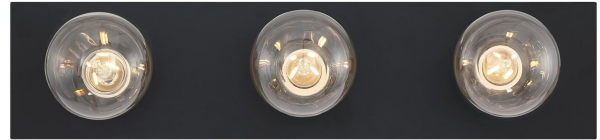

Item Number 6117500

3 Light Wall Fixture Matte Black Finish

Specifications

- Height: 4.50"
- Width: 18"
- Extends without Lamps: 2.00"
- Height from Center of Outlet Box: 2.25"
- Back Plate: H: 4.13" W: 18"
- Use (3) Medium (E26) Base Lamps, 100 Watt Maximum
- Can be installed vertical or horizontal