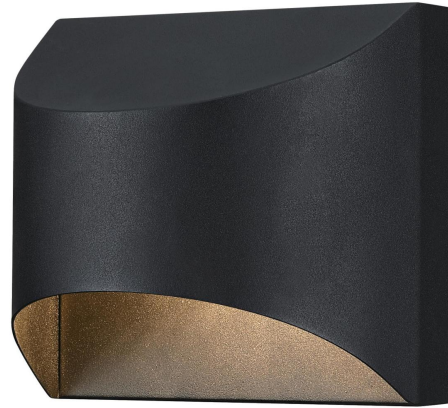

Item Number **6122800****Nardella**

LED Wall Fixture Textured Black Finish

Specifications

- Height: 5.50"
- Width: 6"
- Extends: 4.25"
- Height from Center of Outlet Box: 2.76"
- Back Plate: H: 5.51" W: 5.91"
- Includes 10 Watt Integrated LED
- Hours: 50000
- Life (years)*: 45.6
- Fixture Lumens: 450
- Color Temperature (Kelvin): 3000
- Equivalent Incandescent Wattage: 40W
- Color Designation: Warm White