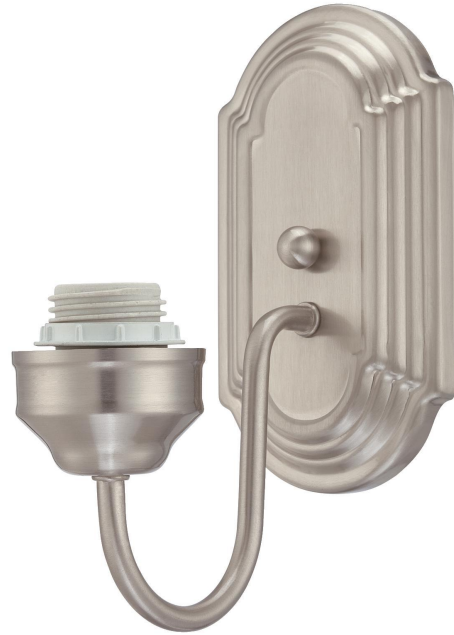

**Item Number 6300200**

1 Light Wall Fixture Brushed Nickel Finish

## Specifications

- Height: 9"
- Width: 4"
- Extends: 6.50"
- Back Plate: H: 7.25" W: 4"
- Use (1) Medium (E26) Base Lamp, 60 Watt Maximum
- Can be installed up or down