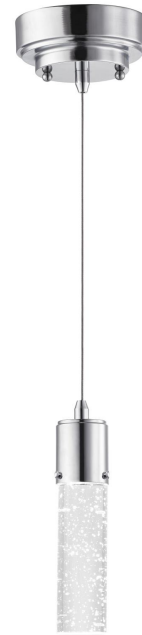

Item Number 6307900**Cava**

LED Mini Pendant Chrome Finish Bubble Glass

Specifications

- Height: 8.50"
- Diameter: 5"
- Adjustable Cord: 50" max.
- Includes 8 Watt Integrated LED
- Hours: 25000
- Life (years)*: 22.8
- Fixture Lumens: 800
- Color Temperature (Kelvin): 3000
- Equivalent Incandescent Wattage: 60W
- Color Designation: Warm White

Installation

Refer to instruction manual for installation and additional warnings.
Consult a qualified electrician if unsure how to proceed.

Warranty Information - 5 Year Limited Warranty

This Westinghouse Lighting Fixture is warranted against defects in material and workmanship for a period of Five Years from purchase date.