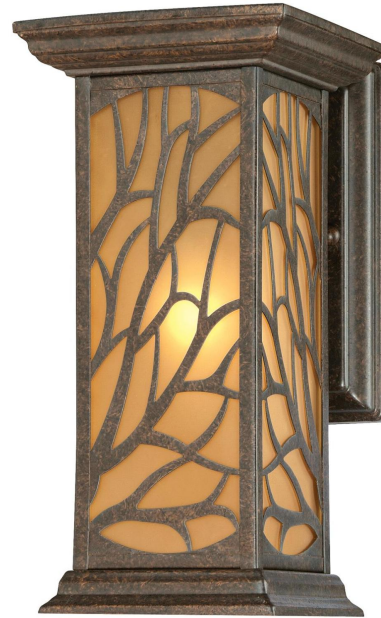

Item Number 6315000**Glenwillow**

Wall Fixture Victorian Bronze Finish Amber
Frosted Glass

Specifications

- Height: 10.75"
- Width: 5.50"
- Extends: 7.00"
- Height from Center of Outlet Box: 3.50"
- Back Plate: H: 6.97" W: 4.33"
- Use (1) Medium (E26) Base Lamp,
60 Watt Maximum