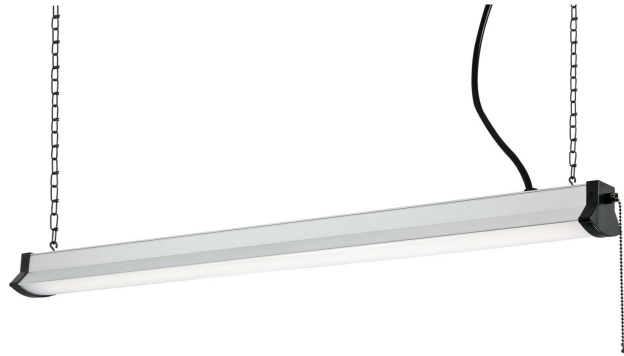

Item Number 6321600

36 in. 38W LED Shop Light Silver Finish
Frosted Lens

Specifications

- Height: 2.80"
- Maximum Hanging Length: 36"
- Width: 36"
- Depth: 2.80"
- Chain: 12"
- Adjustable Cord: 60" max.
- Includes 38 Watt Integrated LED
- Hours: 50000
- Life (years)*: 45.6
- Fixture Lumens: 3000
- Light Source Lumens: 3000
- Kelvin: 4000
- Equivalent Incandescent Wattage: 40W

Installation

Refer to instruction manual for installation and additional warnings.
Consult a qualified electrician if unsure how to proceed.

Warranty Information - 5 Year Limited Warranty

This Westinghouse Lighting Fixture is warranted against defects in material and workmanship for a period of Five Years from purchase date.