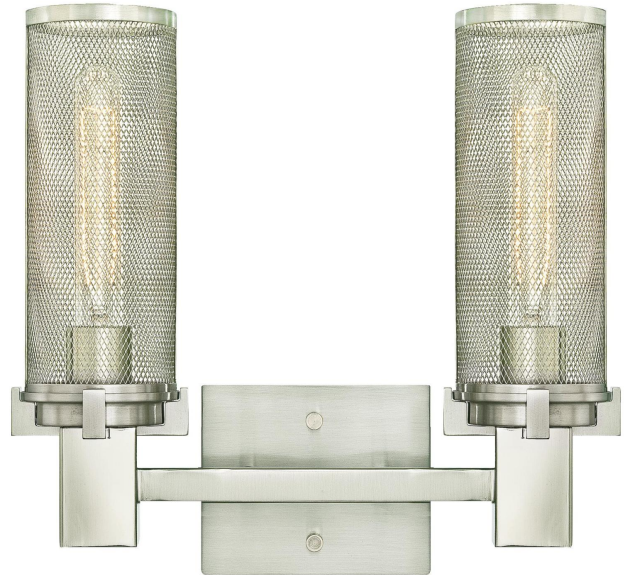

Item Number 6330400**Adler**

2 Light Wall Fixture Brushed Nickel Finish
Mesh Shades

Specifications

- Height: 13.35"
- Width: 14.13"
- Extends: 5.31"
- Back Plate: H: 4.53" W: 5.51"
- Use (2) Medium (E26) Base Lamps, 60 Watt Maximum

Installation

Refer to instruction manual for installation and additional warnings.
Consult a qualified electrician if unsure how to proceed.

Warranty Information - 5 Year Limited Warranty

This Westinghouse Lighting Fixture is warranted against defects in material and workmanship for a period of Five Years from purchase date.