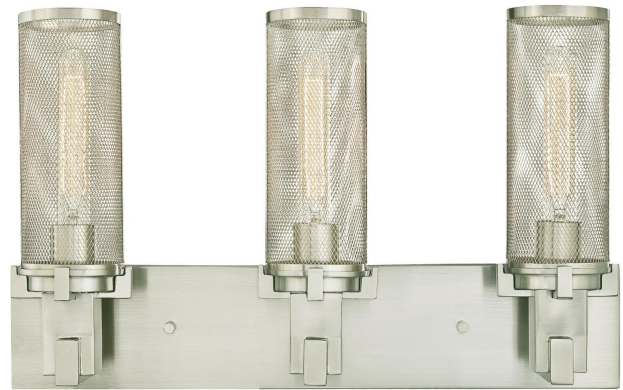

**Item Number 6330500****Adler**

3 Light Wall Fixture Brushed Nickel Finish  
Mesh Shades

## Specifications

- Height: 13.43"
- Width: 22.05"
- Extends: 5.31"
- Back Plate: H: 4.53" W: 22.05"
- Use (3) Medium (E26) Base Lamps, 60 Watt Maximum