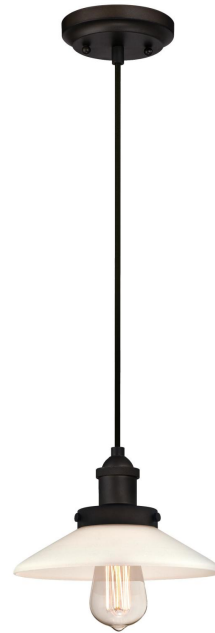

**Item Number 6349400****Abigail**

Pendant Oil Rubbed Bronze Finish Frosted  
Opal Glass

## Specifications

- Height: 57"
- Diameter: 8.98"
- Adjustable Cord: 50" max.
- Use (1) Medium (E26) Base Lamp,  
60 Watt Maximum