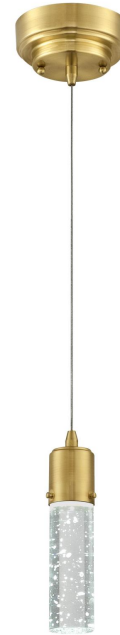

Item Number 6355300**Cava**LED Mini Pendant Champagne Brass Finish
Bubble Glass

Specifications

- Height: 8.50"
- Diameter: 5"
- Adjustable Cord: 50" max.
- Includes 8 Watt Integrated LED
- Hours: 25000
- Life (years)*: 22.8
- Fixture Lumens: 800
- Color Temperature (Kelvin): 3000
- Equivalent Incandescent Wattage: 60W
- Color Designation: Warm White

Installation

Refer to instruction manual for installation and additional warnings.
Consult a qualified electrician if unsure how to proceed.

Warranty Information - 5 Year Limited Warranty

This Westinghouse Lighting Fixture is warranted against defects in material and workmanship for a period of Five Years from purchase date.