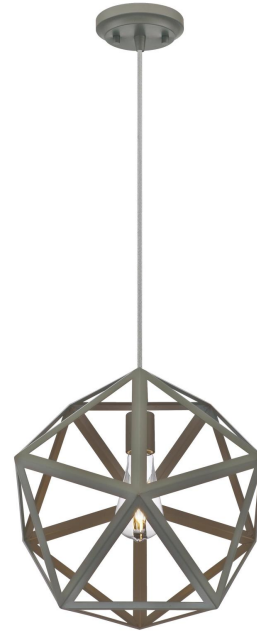

Item Number 6355800

Pendant Matte Grey Finish

Specifications

- Height: 10.75"
- Diameter: 13.25"
- Adjustable Cord: 50" max.
- Use (1) Medium (E26) Base Lamp, 60 Watt Maximum

Installation

Refer to instruction manual for installation and additional warnings.
Consult a qualified electrician if unsure how to proceed.