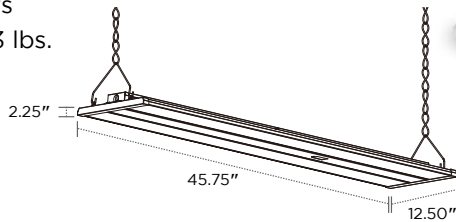

COMMERCIAL SERVICE

SPECIFICATION SHEET

4 ft. 160 Watt LED Linear High Bay Fixture

Item Number **65636**

- White Finish with Frosted Acrylic Diffuser
- 5000K
- 20,800 Total Lumens
- 80 CRI
- 50,000 Hours
- Weight: 15.33 lbs.