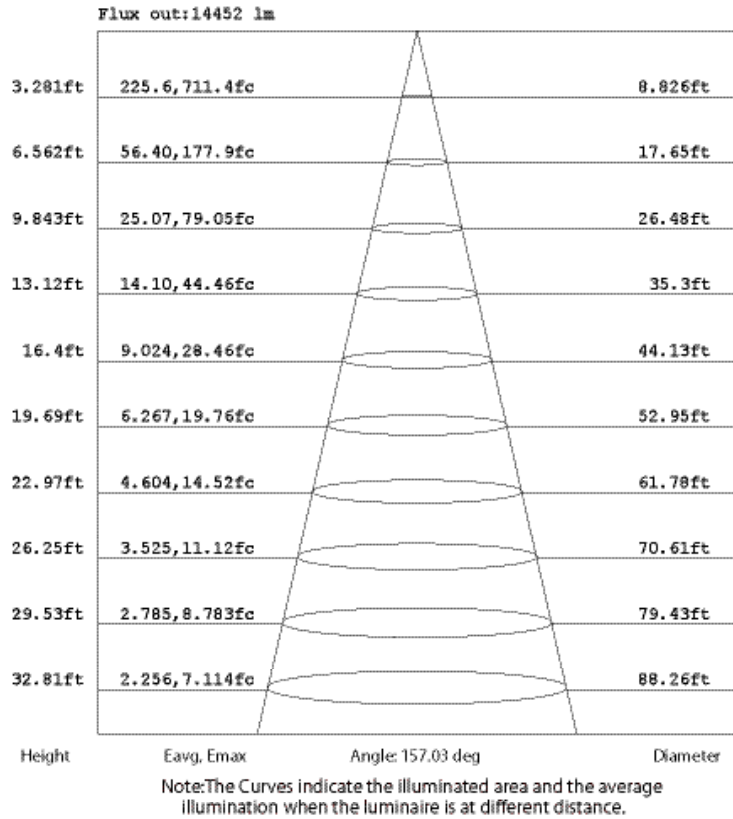

COMMERCIAL SERVICE SPECIFICATION SHEET

160W 4 ft. LED Linear High Bay Fixture Photometrics (110°)

Item No. 65636

Linear High Bay LED Dimmer Compatibility

Brand	Model
Leviton	DS710-LFZ
Lutron	DVSTV-WH
LUXdrive	A019