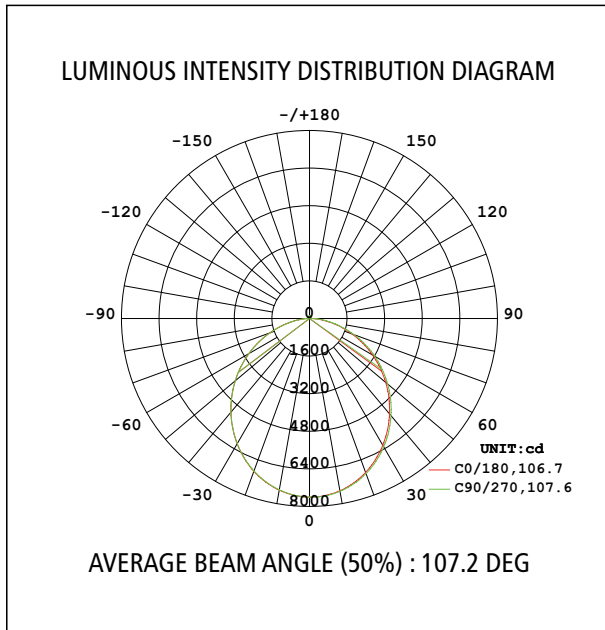

COMMERCIAL SERVICE SPECIFICATION SHEET

160W 4 ft. LED Linear High Bay Fixture Photometrics (110°)

Item No. 65636

Linear High Bay LED Dimmer Compatibility

Brand	Model
Leviton	DS710-LFZ
Lutron	DVSTV-WH
LUXdrive	A019