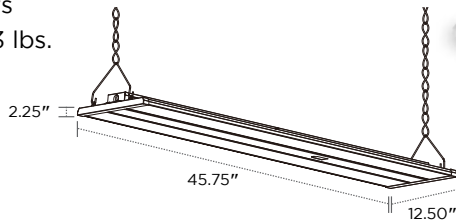

COMMERCIAL SERVICE

SPECIFICATION SHEET

4 ft. 225 Watt LED Linear High Bay Fixture

Item Number **65637**

- White Finish with Frosted Acrylic Diffuser
- 5000K
- 29,250 Total Lumens
- 80 CRI
- 50,000 Hours
- Weight: 15.33 lbs.