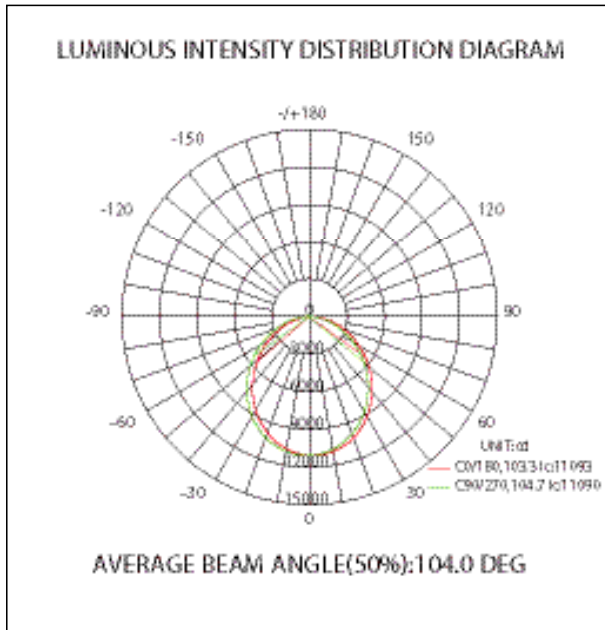

COMMERCIAL SERVICE SPECIFICATION SHEET

225W 4 ft. LED Linear High Bay Fixture Photometrics (110°)

Item No. 65637

Linear High Bay LED Dimmer Compatibility

Brand	Model
Leviton	DS710-LFZ
Lutron	DVSTV-WH
LUXdrive	A019