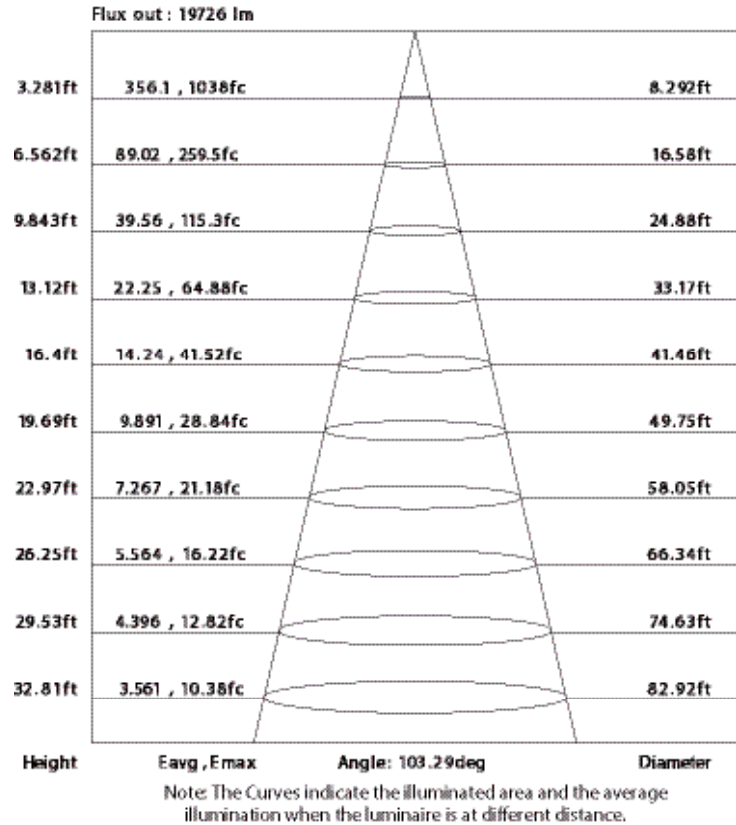

COMMERCIAL SERVICE SPECIFICATION SHEET

225W 4 ft. LED Linear High Bay Fixture Photometrics (110°)

Item No. 65637

Linear High Bay LED Dimmer Compatibility

Brand	Model
Leviton	DS710-LFZ
Lutron	DVSTV-WH
LUXdrive	A019