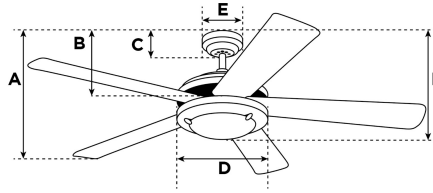

Item Number 7235100

Fairview Ceiling Fan

52 in. Oil Rubbed Bronze Finish
Reversible Blades (Dark Cherry/Walnut) Frosted Glass

A. Top of Canopy to Bottom of Blades	12.3"
B. Top of Canopy to Bottom of Switch House	13"
C. Top of Canopy to Bottom of Canopy	2.4"
D. Width of Motor Housing.....	11"
E. Width of Canopy.....	5.1"
F. Top of Canopy to Bottom of Glass.....	18.9"

If a Combo Style Fan with a 4" Down Rod is installed without the Down Rod, Subtract 3" from the Dimensions Listed (A, B, F).
If a Combo Style Fan with a 6" Down Rod is installed without the Down Rod, Subtract 5" from the Dimensions Listed (A, B, F).

Warranty

Ceiling fans backed by our Limited Lifetime Warranty have a lifetime motor warranty and a 2-year warranty on all other parts.

Specifications are subject to change without notice, please visit www.westinghouselighting.com for latest information.

and Westinghouse are trademarks of Westinghouse Electric Corporation. Used under license by Westinghouse Lighting. All Rights Reserved.