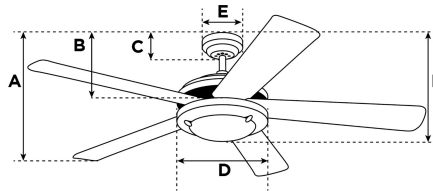

A. Top of Canopy to Bottom of Blades	13.6"
B. Top of Canopy to Bottom of Switch House	13.4"
C. Top of Canopy to Bottom of Canopy	2.4"
D. Width of Motor Housing.....	9"
E. Width of Canopy.....	5.1"
F. Top of Canopy to Bottom of Glass.....	18.8"