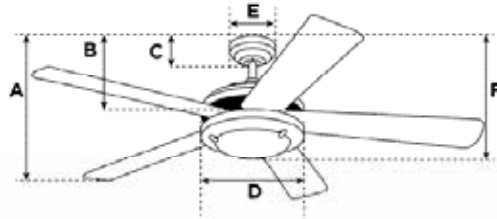

52 in. Matte Black Finish  
 Reversible Blades (Black/Bleached Cherry) Opal Frosted Glass  
 Smart Wifi Technology

A. Top of Canopy to Bottom of Blades.....	10.8"
B. Top of Canopy to Bottom of Switch House .....	8.4"
C. Top of Canopy to Bottom of Canopy .....	2.4"
D. Width of Motor Housing .....	7.9"
E. Width of Canopy.....	5.1"
F. Top of Canopy to Bottom of Glass.....	13.7"