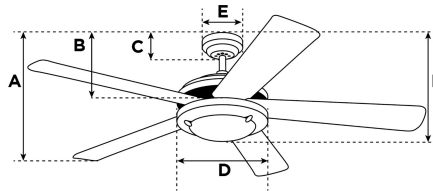

Item Number 7805300

Casanova Ceiling Fan

52 in. White Finish
Reversible Blades (White/White Washed Pine)

Specifications

Size	52"
Blades.....	Reversible MDF Blades (White/White Washed Pine)
Blade Pitch.....	11°
Approved Location	Indoor
Suggested Room Size.....	Large Room (up to 15x15)
Down Rod.....	N/A
Installation.....	Hugger
Max. Ceiling Angle.....	N/A
Lead Wire	12"
Light Bulb Usage.....	N/A
Control.....	Not Adaptable
Motor Finish.....	White
Motor Material	Cold Rolled Steel Motor 153mm x 15mm
Reverse Airflow.....	Yes
Capacitor	Triple
Switch Housing Cap.....	Not Included

Reversible White Washed Pine
Finish Blades

Energy Information

	With down rod	Hugger/ Without down rod
Airflow (CFM) when operated at high speed.....	N/A	3948
Energy Use (excludes lights) ^Δ	N/A	38
Airflow (CFM) ^Δ	N/A	2920
Airflow Efficiency (CFM/W) ^Δ	N/A	76
Estimated Yearly Energy Cost ^Δ	N/A	\$11
RPM (High)	162	
Amp (High)	0.50	
Watts (High)	60	

A. Top of Canopy to Bottom of Blades	8"
B. Top of Canopy to Bottom of Switch House	8.5"
C. Top of Canopy to Bottom of Canopy	N/A
D. Width of Motor Housing.....	11"
E. Width of Canopy.....	N/A
F. Top of Canopy to Bottom of Glass.....	N/A