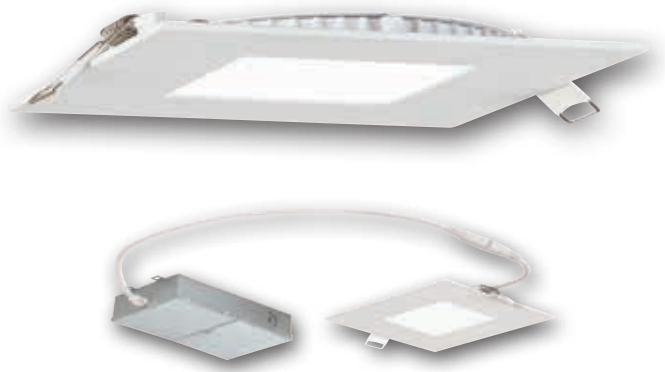

## Slim Recessed Dimmable LED Downlight

Item Number **51890**

### Specifications

Energy Used (Watts).....	10
Incandescent Equivalent Wattage.....	65
Domestic Code.....	10R/4"/LED/DIM/SLIM/SQ/FL/50
Volts.....	120
Brightness (Lumens).....	600
Average Rated Hours.....	50,000
Life (in years)*.....	45.6
Light Appearance (Kelvin).....	5000
Beam Spread.....	120°
Beam Type.....	Flood
CRI.....	90
Efficacy (LPW).....	60
Number of LED Modules.....	50
Dimming Range.....	10% - 100%
Estimated Yearly Energy Cost**.....	\$1.20
Package Type.....	Box

26 inch lead wire between light and external driver allows for flexible driver positioning.

Twist lock connector for easy installation.