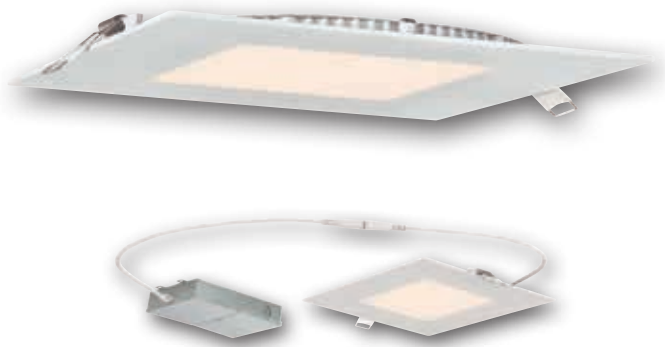

SPECIFICATION SHEET

Slim Recessed Dimmable LED Downlight

Item Number **51910**

Specifications

Energy Used (Watts).....	12
Incandescent Equivalent Wattage	80
Domestic Code	12R/6"/LED/DIM/SLIM/SQ/FL/30
Volts	120
Brightness (Lumens)	900
Average Rated Hours.....	50,000
Life (in years)*.....	45.6
Light Appearance (Kelvin).....	3000
Beam Spread	120°
Beam Type.....	Flood
CRI	90
Efficacy (LPW).....	75
Number of LED Modules.....	60
Dimming Range.....	10% - 100%
Estimated Yearly Energy Cost**.....	\$1.45
Package Type	Box

26 inch lead wire between light and external driver allows for flexible driver positioning.

Twist lock connector for easy installation.

Physical Characteristics

Color Designation.....	Warm White
Finish.....	White
Housing Material.....	Aluminum
MOL.....	0.98"
MOD	6.72"