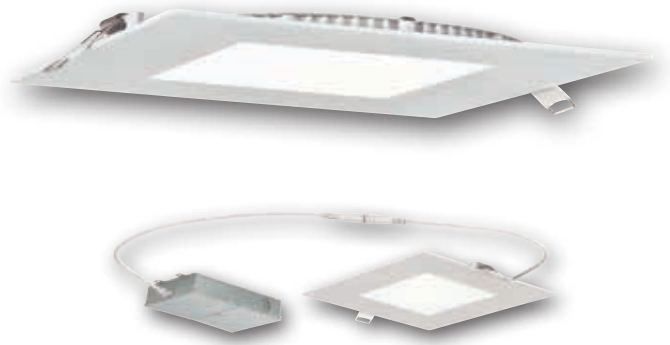

SPECIFICATION SHEET

Slim Recessed Dimmable LED Downlight

Item Number **51930**

Specifications

Energy Used (Watts).....	12
Incandescent Equivalent Wattage.....	80
Domestic Code.....	12R/6"/LED/DIM/SLIM/SQ/FL/50
Volts.....	120
Brightness (Lumens).....	900
Average Rated Hours.....	50,000
Life (in years)*.....	45.6
Light Appearance (Kelvin).....	5000
Beam Spread.....	120°
Beam Type.....	Flood
CRI.....	90
Efficacy (LPW).....	75
Number of LED Modules.....	60
Dimming Range.....	10% - 100%
Estimated Yearly Energy Cost**.....	\$1.45
Package Type.....	Box

26 inch lead wire between light and external driver allows for flexible driver positioning.

Twist lock connector for easy installation.

Physical Characteristics

Color Designation.....	Daylight
Finish.....	White
Housing Material.....	Aluminum
MOL.....	0.98"
MOD.....	6.72"