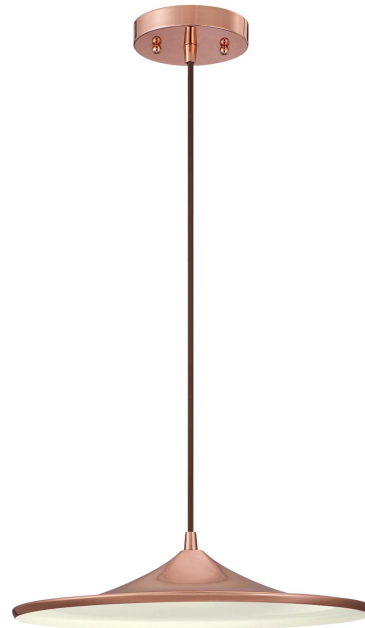

**Item Number 6362600**

1 Light LED Pendant Copper Finish

## Specifications

- Height: 54.80"
- Diameter: 13.98"
- Adjustable Cord: 50" max.
- Includes 8 Watt Integrated LED
- Hours: 25000
- Life (years)\*: 22.8
- Fixture Lumens: 540
- Light Source Lumens: 800
- Kelvin: 3000
- Equivalent Incandescent Wattage: 40W