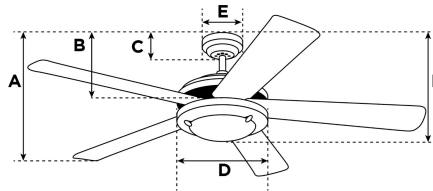

A. Top of Canopy to Bottom of Blades	8.1"
B. Top of Canopy to Bottom of Switch House	11.4"
C. Top of Canopy to Bottom of Canopy	2.4"
D. Width of Motor Housing.....	7.1"
E. Width of Canopy.....	5.1"
F. Top of Canopy to Bottom of Glass.....	13.2"