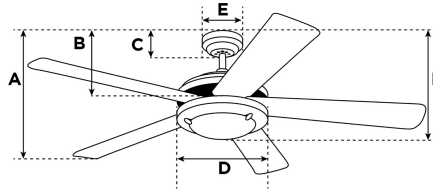

Item Number **7255700**

Bendan Ceiling Fan

52" Satin Chrome Finish
Wengue Blades Opal Frosted Glass

A. Top of Canopy to Bottom of Blades	11.4"
B. Top of Canopy to Bottom of Switch House	7.9"
C. Top of Canopy to Bottom of Canopy	2.4"
D. Width of Motor Housing.....	10.2"
E. Width of Canopy.....	5.1"
F. Top of Canopy to Bottom of Glass.....	14.2"

If a Combo Style Fan with a 4" Down Rod is installed without the Down Rod, Subtract 3" from the Dimensions Listed (A, B, F).
If a Combo Style Fan with a 6" Down Rod is installed without the Down Rod, Subtract 5" from the Dimensions Listed (A, B, F).