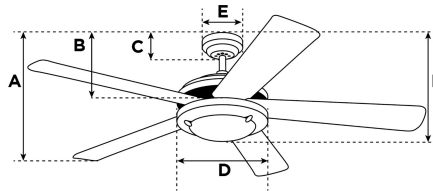

A. Top of Canopy to Bottom of Blades	11.4"
B. Top of Canopy to Bottom of Switch House	7.9"
C. Top of Canopy to Bottom of Canopy	2.4"
D. Width of Motor Housing.....	10.2"
E. Width of Canopy.....	5.1"
F. Top of Canopy to Bottom of Glass.....	14.2"